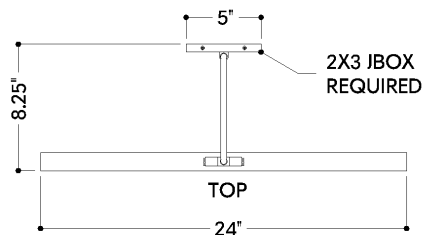

FINISHES

AGED BRASS/OLD BRONZE

DIMENSIONS

Height: 7.25"

Width/Diameter: 24"

Canopy/Backplate: 3"

Product Weight: 3.1lb

Extension: 8.25"

Shade 1 Top Length: 22.75"

Shade 1 Top Width: 0.75"

ELECTRICAL

Bulb 1

Bulb Included: N/A

Socket: Integrated LED

Max Wattage: 15

Bulb Quantity: 1

SHIPPING

Carton 1: 27" x 11" x 10"

Carton 1 Weight: 6lb

Shipping Method: Ground

Country of Origin: CN

FRONT

SIDE