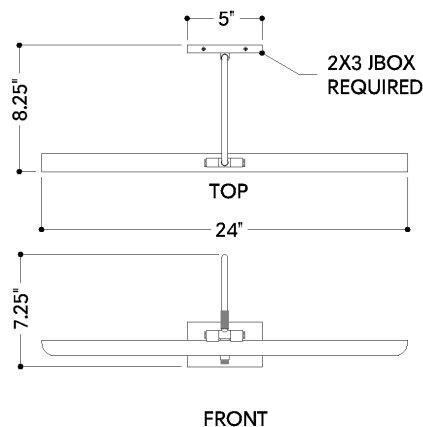

FINISHES

AGED BRASS/OLD BRONZE

DIMENSIONS / SPECS

Height: 7.25"
Width/Diameter: 24"
Canopy/Backplate: 3"
Product Weight: 3.1lb
Extension: 8.25"
Top to Center: 6"
Canopy/Backplate Shape: Rectangle
Sloped Ceiling Compatible: No
Living Finish: No
Uplight Only: No
Min Extension: 8"
Max Extension: 9"

Shade 1: Acrylic
Shade 1 Finish: White
Shade 1 Top Length: 22.75"
Shade 1 Top Width: 0.75"

ELECTRICAL

Bulb 1

Bulb Included: N/A
Socket: Integrated LED
Max Wattage: 15
Bulb Quantity: 1
Dimmer Type: ELV, TRIAC
Gem Box Required (2"x3"): Yes
Dark Sky: No
CRI: 90
Color Temp.: 3000k
Lumens: 750
Title 24: No
Field Serviceable: Yes

SHIPPING

Carton 1: 27" x 11" x 10"
Carton 1 Weight: 6lb
Shipping Method: Ground
Country of Origin: CN

HUDSON VALLEY
LIGHTING GROUP