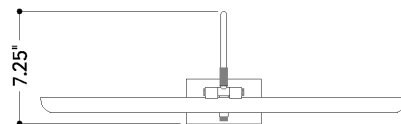

SHIPPING

Carton 1: 27" x 11" x 10"

Carton 1 Weight: 6lb

Shipping Method: Ground

Country of Origin: CN

FRONT