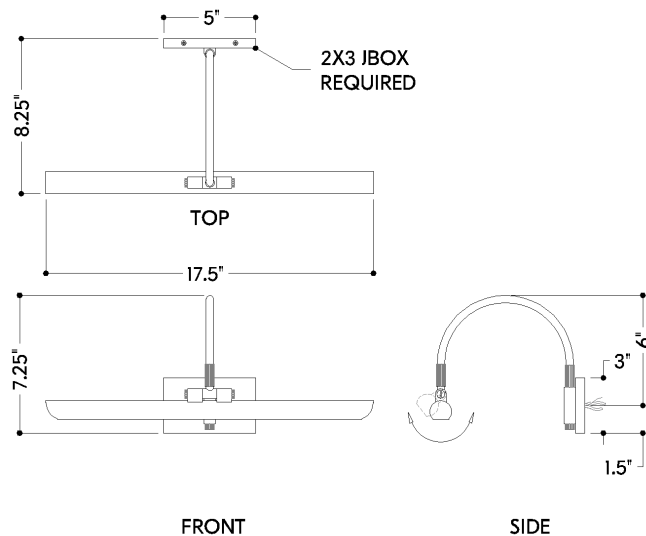

FINISHES

AGED BRASS

DIMENSIONS

Height: 7.25"

Width/Diameter: 17.5"

Canopy/Backplate: 3"

Product Weight: 2lb

Extension: 8.25"

Top to Center: 6"

Canopy/Backplate Shape: Rectangle

Sloped Ceiling Compatible: No

Living Finish: No

Uplight Only: No

Shade

Shade 1: Acrylic

Shade 1 Finish: White

Shade 1 Top Length: 16"

Shade 1 Top Width: 0.75"

ELECTRICAL

Bulb 1

Bulb Included: N/A

Socket: Integrated LED

Max Wattage: 13

Bulb Quantity: 1

SHIPPING

Carton 1: 21" x 11" x 14"

Carton 1 Weight: 4lb

Shipping Method: Ground

Country of Origin: CN