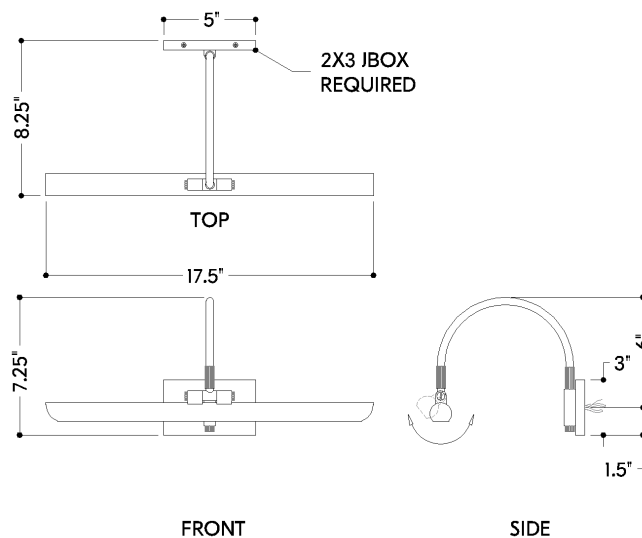

FINISHES

AGED BRASS

DIMENSIONS

Height: 7.25"

Width/Diameter: 17.5"

Canopy/Backplate: 3"

Product Weight: 2lb

Extension: 8.25"

Shade 1 Top Length: 16"

Shade 1 Top Width: 0.75"

ELECTRICAL

Bulb 1

Bulb Included: N/A

Socket: Integrated LED

Max Wattage: 13

Bulb Quantity: 1

SHIPPING

Carton 1: 21" x 11" x 14"

Carton 1 Weight: 4lb

Shipping Method: Ground

Country of Origin: CN

HUDSON VALLEY
LIGHTING GROUP

| hvlgroup.com | 1.800.814.3993