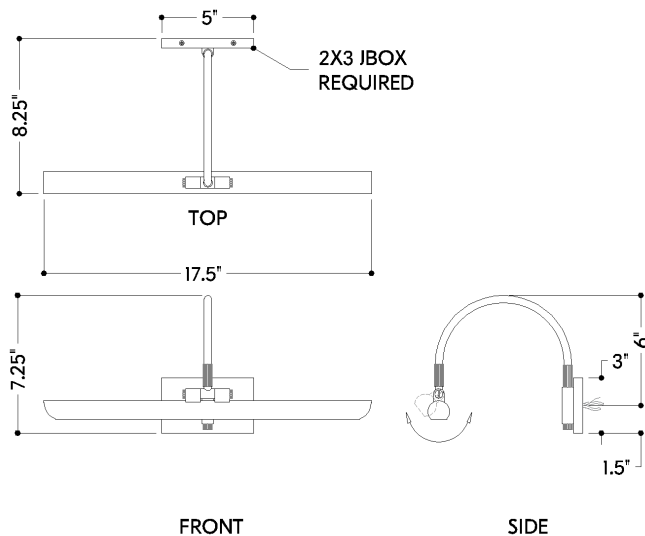

SHIPPING

Carton 1: 21" x 11" x 14"

Carton 1 Weight: 4lb

Shipping Method: Ground

Country of Origin: CN