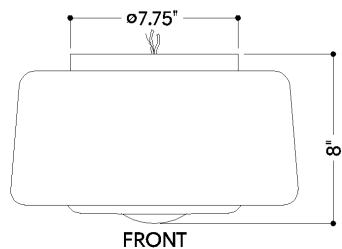

FINISHES

True Bronze

DIMENSIONS

Height: 8"

Width/Diameter: 13.5"

Canopy/Backplate: 8"

Product Weight: 6.35lb

Canopy/Backplate Shape: Round

Dark Sky: No

SHIPPING

Carton 1: 17" x 7" x 14"

Carton 1 Weight: 9lb

Shipping Method: Ground

Country of Origin: CN

FRONT

BOTTOM