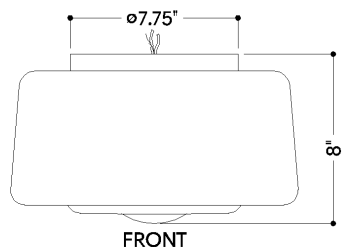

FINISHES

True Bronze

DIMENSIONS

Height: 8"

Width/Diameter: 13.5"

Canopy/Backplate: 8"

Product Weight: 6.35lb

Canopy/Backplate Shape: Round

Sloped Ceiling Compatible: No

Living Finish: No

Uplight Only: No

Shade

Shade 1: Glass

Shade 1 Finish: Opal Matte

Shade 1 Top Width: 13.5"

Shade 1 Height: 6.75"

Dark Sky: No

SHIPPING

Carton 1: 17" x 7" x 14"

Carton 1 Weight: 9lb

Shipping Method: Ground

Country of Origin: CN

FRONT

BOTTOM