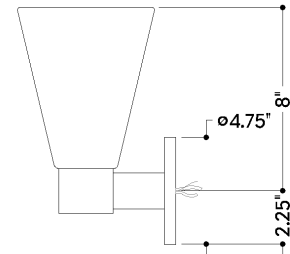

FINISHES

AGED BRASS

DIMENSIONS

Height: 10.25"
Width/Diameter: 6"
Canopy/Backplate: 4.75"
Product Weight: 2.43lb
Extension: 7"
Top to Center: 8"
Canopy/Backplate Shape: Round
Sloped Ceiling Compatible: No
Living Finish: No
Uplight Only: No

Shade

Shade 1: Glass
Shade 1 Finish: Sfumato
Shade 1 Top Width: 6"
Shade 1 Bottom L/W: 0" / 2.75"
Shade 1 Height: 7"

ELECTRICAL

Bulb 1

Bulb Included: No
Socket: E26 Medium Base
Bulb Type: T10-5.5
Max Wattage: 15
Bulb Quantity: 1
Gem Box Required (2"x3"): No
Dark Sky: No

SHIPPING

Carton 1: 10" x 9" x 3"
Carton 1 Weight: 4lb
Shipping Method: Ground
Country of Origin: CN

TOP

FRONT

SIDE