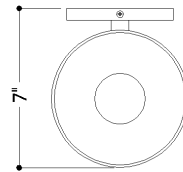

FINISHES

AGED BRASS

DIMENSIONS

Height: 10.25"
Width/Diameter: 6"
Canopy/Backplate: 4.75"
Product Weight: 2.43lb
Extension: 7"
Top to Center: 8"
Canopy/Backplate Shape: Round
Sloped Ceiling Compatible: No
Living Finish: No
Uplight Only: No

Shade

Shade 1: Glass
Shade 1 Finish: Sfumato
Shade 1 Top Width: 6"
Shade 1 Bottom L/W: 0" / 2.75"
Shade 1 Height: 7"

ELECTRICAL

Bulb 1

Bulb Included: No
Socket: E26 Medium Base
Bulb Type: T10-5.5
Max Wattage: 15
Bulb Quantity: 1
Gem Box Required (2"x3"): No
Dark Sky: No

SHIPPING

Carton 1: 10" x 9" x 3"
Carton 1 Weight: 4lb
Shipping Method: Ground
Country of Origin: CN

TOP

FRONT

SIDE