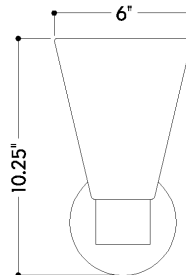

FINISHES

AGED BRASS

DIMENSIONS

Height: 10.25"
Width/Diameter: 6"
Canopy/Backplate: 4.75"
Product Weight: 2.43lb
Extension: 7"
Top to Center: 8"
Canopy/Backplate Shape: Round
Sloped Ceiling Compatible: No
Living Finish: No
Uplight Only: No

Shade

Shade 1: Glass
Shade 1 Finish: Sfumato
Shade 1 Top Width: 6"
Shade 1 Bottom L/W: 0" / 2.75"
Shade 1 Height: 7"

ELECTRICAL

Bulb 1

Bulb Included: No
Socket: E26 Medium Base
Bulb Type: T10-5.5
Max Wattage: 15
Bulb Quantity: 1
Gem Box Required (2"x3"): No
Dark Sky: No

SHIPPING

Carton 1: 10" x 9" x 3"
Carton 1 Weight: 4lb
Shipping Method: Ground
Country of Origin: CN

TOP

FRONT

SIDE