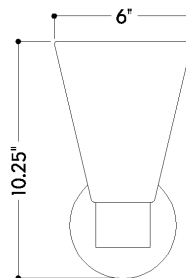

FINISHES

AGED BRASS

DIMENSIONS

Height: 10.25"
Width/Diameter: 6"
Canopy/Backplate: 4.75"
Product Weight: 2.43lb
Extension: 7"
Top to Center: 8"
Canopy/Backplate Shape: Round
Sloped Ceiling Compatible: No
Living Finish: No
Uplight Only: No

Shade

Shade 1: Glass
Shade 1 Finish: Sfumato
Shade 1 Top Width: 6"
Shade 1 Bottom L/W: 0" / 2.75"
Shade 1 Height: 7"

ELECTRICAL

Bulb 1

Bulb Included: No
Socket: E26 Medium Base
Bulb Type: T10-5.5
Max Wattage: 15
Bulb Quantity: 1
Gem Box Required (2"x3"): No
Dark Sky: No

SHIPPING

Carton 1: 10" x 9" x 3"
Carton 1 Weight: 4lb
Shipping Method: Ground
Country of Origin: CN

TOP

FRONT

SIDE