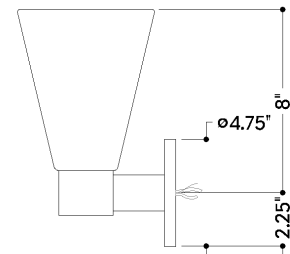

FINISHES

AGED BRASS

DIMENSIONS

Height: 10.25"
Width/Diameter: 6"
Canopy/Backplate: 4.75"
Product Weight: 2.43lb
Extension: 7"
Top to Center: 8"
Canopy/Backplate Shape: Round
Sloped Ceiling Compatible: No
Living Finish: No
Uplight Only: No

Shade

Shade 1: Glass
Shade 1 Finish: Sfumato
Shade 1 Top Width: 6"
Shade 1 Bottom L/W: 0" / 2.75"
Shade 1 Height: 7"

ELECTRICAL

Bulb 1

Bulb Included: No
Socket: E26 Medium Base
Bulb Type: T10-5.5
Max Wattage: 15
Bulb Quantity: 1
Gem Box Required (2"x3"): No
Dark Sky: No

SHIPPING

Carton 1: 10" x 9" x 3"
Carton 1 Weight: 4lb
Shipping Method: Ground
Country of Origin: CN

TOP

FRONT

SIDE