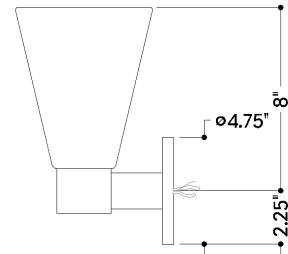

FINISHES

POLISHED NICKEL

DIMENSIONS

Height: 10.25"
Width/Diameter: 6"
Canopy/Backplate: 4.75"
Product Weight: 2.43lb
Extension: 7"
Top to Center: 8"
Canopy/Backplate Shape: Round
Sloped Ceiling Compatible: No
Living Finish: No
Uplight Only: No

Shade

Shade 1: Glass
Shade 1 Finish: Sfumato
Shade 1 Top Width: 6"
Shade 1 Bottom L/W: 0" / 2.75"
Shade 1 Height: 7"

ELECTRICAL

Bulb 1

Bulb Included: No
Socket: E26 Medium Base
Bulb Type: T10-5.5
Max Wattage: 15
Bulb Quantity: 1
Gem Box Required (2"x3"): No
Dark Sky: No

SHIPPING

Carton 1: 10" x 9" x 3"
Carton 1 Weight: 4lb
Shipping Method: Ground
Country of Origin: CN

TOP

FRONT

SIDE