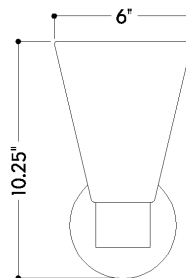

ALMA

H838101-PN

Elevating basic geometric shapes, the Alma sconce balances delicate Sfumato glass with sleek metalwork. The hand-blown glass shades subtly reveal the light source within, creating a soft emission of light. Available in a 1 or 2-light sconce, Alma is refreshing in its simplicity.

FINISHES

POLISHED NICKEL

DIMENSIONS

Height: 10.25"
Width/Diameter: 6"
Canopy/Backplate: 4.75"
Product Weight: 2.43lb
Extension: 7"
Top to Center: 8"
Canopy/Backplate Shape: Round
Sloped Ceiling Compatible: No
Living Finish: No
Uplight Only: No

Shade

Shade 1: Glass
Shade 1 Finish: Sfumato
Shade 1 Top Width: 6"
Shade 1 Bottom L/W: 0" / 2.75"
Shade 1 Height: 7"

ELECTRICAL

Bulb 1

Bulb Included: No
Socket: E26 Medium Base
Bulb Type: T10-5.5
Max Wattage: 15
Bulb Quantity: 1
Gem Box Required (2"x3"): No
Dark Sky: No

SHIPPING

Carton 1: 10" x 9" x 3"
Carton 1 Weight: 4lb
Shipping Method: Ground
Country of Origin: CN

TOP

FRONT