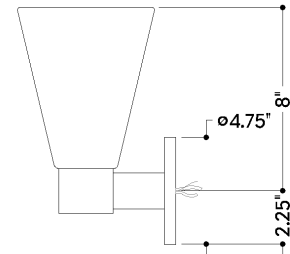

## DIMENSIONS

Height: 10.25"  
Width/Diameter: 6"  
Canopy/Backplate: 4.75"  
Product Weight: 2.43lb  
Extension: 7"  
Top to Center: 8"  
Canopy/Backplate Shape: Round  
Sloped Ceiling Compatible: No  
Living Finish: No  
Uplight Only: No

## SHIPPING

Carton 1: 10" x 9" x 3"  
Carton 1 Weight: 4lb  
Shipping Method: Ground  
Country of Origin: CN

TOP

FRONT

SIDE