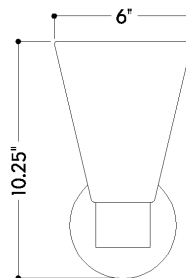

## DIMENSIONS

Height: 10.25"  
Width/Diameter: 6"  
Canopy/Backplate: 4.75"  
Product Weight: 2.43lb  
Extension: 7"  
Top to Center: 8"  
Canopy/Backplate Shape: Round  
Sloped Ceiling Compatible: No  
Living Finish: No  
Uplight Only: No

## Shade

Shade 1: Glass  
Shade 1 Finish: Sfumato  
Shade 1 Top Width: 6"  
Shade 1 Bottom L/W: 0" / 2.75"  
Shade 1 Height: 7"

### Bulb 1

Bulb Included: No  
Socket: E26 Medium Base  
Bulb Type: T10-5.5  
Max Wattage: 15  
Bulb Quantity: 1  
Gem Box Required (2"x3"): No  
Dark Sky: No

## SHIPPING

Carton 1: 10" x 9" x 3"  
Carton 1 Weight: 4lb  
Shipping Method: Ground  
Country of Origin: CN

TOP

FRONT

SIDE