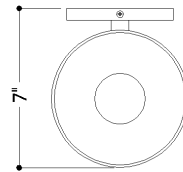

ALMA

H838101-PN

Elevating basic geometric shapes, the Alma sconce balances delicate Sfumato glass with sleek metalwork. The hand-blown glass shades subtly reveal the light source within, creating a soft emission of light. Available in a 1 or 2-light sconce, Alma is refreshing in its simplicity.

FINISHES

POLISHED NICKEL

DIMENSIONS

Height: 10.25"
Width/Diameter: 6"
Canopy/Backplate: 4.75"
Product Weight: 2.43lb
Extension: 7"
Top to Center: 8"
Canopy/Backplate Shape: Round
Sloped Ceiling Compatible: No
Living Finish: No
Uplight Only: No

Shade

Shade 1: Glass
Shade 1 Finish: Sfumato
Shade 1 Top Width: 6"
Shade 1 Bottom L/W: 0" / 2.75"
Shade 1 Height: 7"

ELECTRICAL

Bulb 1

Bulb Included: No
Socket: E26 Medium Base
Bulb Type: T10-5.5
Max Wattage: 15
Bulb Quantity: 1
Gem Box Required (2"x3"): No
Dark Sky: No

SHIPPING

Carton 1: 10" x 9" x 3"
Carton 1 Weight: 4lb
Shipping Method: Ground
Country of Origin: CN

TOP