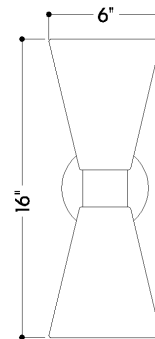

## DIMENSIONS

Height: 17.5"  
Width/Diameter: 6"  
Canopy/Backplate: 4.75"  
Product Weight: 3.92lb  
Extension: 7"  
Top to Center: 8.75"  
Canopy/Backplate Shape: Round  
Sloped Ceiling Compatible: No  
Living Finish: No  
Uplight Only: No

## Shade

Shade 1: Glass  
Shade 1 Finish: Sfumato  
Shade 1 Top Width: 6"  
Shade 1 Bottom L/W: 0" / 2.75"  
Shade 1 Height: 7"

### Bulb 1

Bulb Included: No  
Socket: E26 Medium Base  
Bulb Type: T10-5.5  
Max Wattage: 15  
Bulb Quantity: 2  
Gem Box Required (2"x3"): No  
Dark Sky: No

## SHIPPING

Carton 1: 15" x 4" x 10"  
Carton 1 Weight: 6lb  
Shipping Method: Ground  
Country of Origin: CN

TOP

FRONT

SIDE