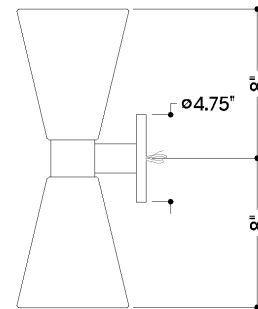

## DIMENSIONS

Height: 17.5"  
Width/Diameter: 6"  
Canopy/Backplate: 4.75"  
Product Weight: 3.92lb  
Extension: 7"  
Top to Center: 8.75"  
Canopy/Backplate Shape: Round  
Sloped Ceiling Compatible: No  
Living Finish: No  
Uplight Only: No

## Shade

Shade 1: Glass  
Shade 1 Finish: Sfumato  
Shade 1 Top Width: 6"  
Shade 1 Bottom L/W: 0" / 2.75"  
Shade 1 Height: 7"

## SHIPPING

Carton 1: 15" x 4" x 10"  
Carton 1 Weight: 6lb  
Shipping Method: Ground  
Country of Origin: CN

TOP

FRONT

SIDE