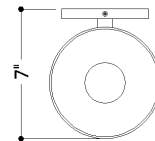

ALMA

H838102-PN

Elevating basic geometric shapes, the Alma sconce balances delicate Sfumato glass with sleek metalwork. The hand-blown glass shades subtly reveal the light source within, creating a soft emission of light. Available in a 1 or 2-light sconce, Alma is refreshing in its simplicity.

FINISHES

POLISHED NICKEL

DIMENSIONS

Height: 17.5"
Width/Diameter: 6"
Canopy/Backplate: 4.75"
Product Weight: 3.92lb
Extension: 7"
Top to Center: 8.75"
Canopy/Backplate Shape: Round
Sloped Ceiling Compatible: No
Living Finish: No
Uplight Only: No

Shade

Shade 1: Glass
Shade 1 Finish: Sfumato
Shade 1 Top Width: 6"
Shade 1 Bottom L/W: 0" / 2.75"
Shade 1 Height: 7"

ELECTRICAL

Bulb 1

Bulb Included: No
Socket: E26 Medium Base
Bulb Type: T10-5.5
Max Wattage: 15
Bulb Quantity: 2
Gem Box Required (2"x3"): No
Dark Sky: No

SHIPPING

Carton 1: 15" x 4" x 10"
Carton 1 Weight: 6lb
Shipping Method: Ground
Country of Origin: CN

TOP