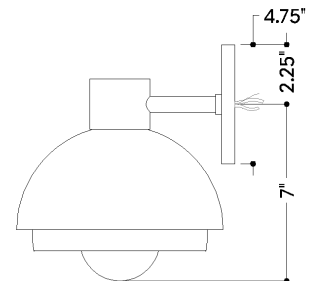

FINISHES

AGED BRASS

DIMENSIONS / SPECS

Height: 9.25"
Width/Diameter: 8"
Canopy/Backplate: 4.75"
Product Weight: 3.36lb
Extension: 8.5"
Top to Center: 2.25"
Canopy/Backplate Shape: Round
Sloped Ceiling Compatible: No
Living Finish: No
Uplight Only: No

Shade 1: Glass
Shade 1 Finish: Opal Shiny
Shade 1 Bottom L/W: 0" / 6.75"
Shade 1 Height: 3.75"
Shade 2: Glass
Shade 2 Finish: Iridescent
Shade 2 Bottom L/W: 0" / 8"
Shade 2 Height: 4"

ELECTRICAL

Bulb 1

Bulb Included: No
Socket: E26 Medium Base
Bulb Type: G25
Max Wattage: 15
Bulb Quantity: 1
Gem Box Required (2"x3"): No
Dark Sky: No

SHIPPING

Carton 1: 19" x 12" x 10"
Carton 1 Weight: 6lb
Shipping Method: Ground
Country of Origin: CN

TOP

FRONT

SIDE