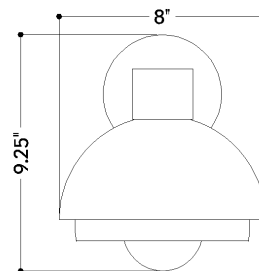

FINISHES

AGED BRASS

DIMENSIONS / SPECS

Height: 9.25"
Width/Diameter: 8"
Canopy/Backplate: 4.75"
Product Weight: 3.36lb
Extension: 8.5"
Top to Center: 2.25"
Canopy/Backplate Shape: Round
Sloped Ceiling Compatible: No
Living Finish: No
Uplight Only: No

Shade 1: Glass
Shade 1 Finish: Opal Shiny
Shade 1 Bottom L/W: 0" / 6.75"
Shade 1 Height: 3.75"
Shade 2: Glass
Shade 2 Finish: Iridescent
Shade 2 Bottom L/W: 0" / 8"
Shade 2 Height: 4"

ELECTRICAL

Bulb 1

Bulb Included: No
Socket: E26 Medium Base
Bulb Type: G25
Max Wattage: 15
Bulb Quantity: 1
Gem Box Required (2"x3"): No
Dark Sky: No

SHIPPING

Carton 1: 19" x 12" x 10"
Carton 1 Weight: 6lb
Shipping Method: Ground
Country of Origin: CN

TOP

FRONT

SIDE