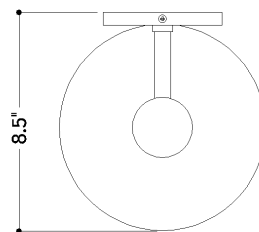

FINISHES

AGED BRASS

DIMENSIONS / SPECS

Height: 9.25"
Width/Diameter: 8"
Canopy/Backplate: 4.75"
Product Weight: 3.36lb
Extension: 8.5"
Top to Center: 2.25"
Canopy/Backplate Shape: Round
Sloped Ceiling Compatible: No
Living Finish: No
Uplight Only: No

Shade 1: Glass
Shade 1 Finish: Opal Shiny
Shade 1 Bottom L/W: 0" / 6.75"
Shade 1 Height: 3.75"
Shade 2: Glass
Shade 2 Finish: Iridescent
Shade 2 Bottom L/W: 0" / 8"
Shade 2 Height: 4"

ELECTRICAL

Bulb 1

Bulb Included: No
Socket: E26 Medium Base
Bulb Type: G25
Max Wattage: 15
Bulb Quantity: 1
Gem Box Required (2"x3"): No
Dark Sky: No

SHIPPING

Carton 1: 19" x 12" x 10"
Carton 1 Weight: 6lb
Shipping Method: Ground
Country of Origin: CN

TOP

FRONT

SIDE