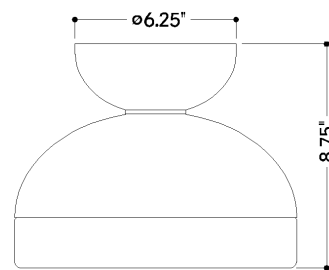

FINISHES

AGED BRASS

Coastal Suitable Finish (EPM): No

DIMENSIONS

Height: 8.75"

Width/Diameter: 11"

Canopy/Backplate: 6.25"

Product Weight: 6.83lb

Canopy/Backplate Shape: Round

Sloped Ceiling Compatible: No

Living Finish: No

Uplight Only: No

Shade

Shade 1: Glass

Shade 1 Finish: Opal Shiny

Shade 1 Top Width: 11"

Shade 1 Height: 3"

ELECTRICAL

Bulb 1

Bulb Included: No

Socket: E26 Medium Base

Bulb Type: A19

Max Wattage: 15

Bulb Quantity: 1

Bulb Included: No

Gem Box Required (2"x3"): No

Dark Sky: No

SHIPPING

Carton 1: 17" x 7" x 14"

Carton 1 Weight: 9lb

Shipping Method: Ground

Country of Origin: CN