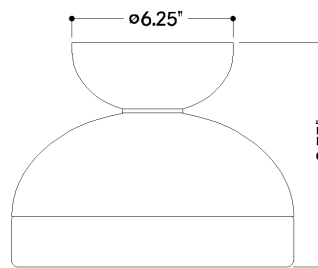

## DIMENSIONS

Height: 8.75"  
Width/Diameter: 11"  
Canopy/Backplate: 6.25"  
Product Weight: 6.83lb  
Canopy/Backplate Shape: Round  
Sloped Ceiling Compatible: No  
Living Finish: No  
Uplight Only: No

## Shade

Shade 1: Glass  
Shade 1 Finish: Opal Shiny  
Shade 1 Top Width: 11"  
Shade 1 Height: 3"

## SHIPPING

Carton 1: 17" x 7" x 14"  
Carton 1 Weight: 9lb  
Shipping Method: Ground  
Country of Origin: CN

FRONT

BOTTOM