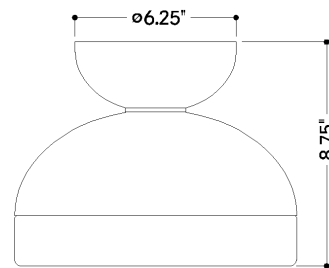

FINISHES

True Bronze

Coastal Suitable Finish (EPM): No

DIMENSIONS

Height: 8.75"

Width/Diameter: 11"

Canopy/Backplate: 6.25"

Product Weight: 6.83lb

Canopy/Backplate Shape: Round

Sloped Ceiling Compatible: No

Living Finish: No

Uplight Only: No

Shade

Shade 1: Glass

Shade 1 Finish: Opal Shiny

Shade 1 Top Width: 11"

Shade 1 Height: 3"

ELECTRICAL

Bulb 1

Bulb Included: No

Socket: E26 Medium Base

Bulb Type: A19

Max Wattage: 15

Bulb Quantity: 1

Bulb Included: No

Gem Box Required (2"x3"): No

Dark Sky: No

SHIPPING

Carton 1: 17" x 7" x 14"

Carton 1 Weight: 9lb

Shipping Method: Ground

Country of Origin: CN