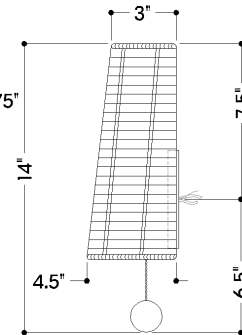

*Due to the one-of-a-kind nature of the medium, exact colors and patterns may vary slightly from the image shown.

FINISHES

AGED BRASS

DIMENSIONS / SPECS

Height: 14"
Width/Diameter: 7.5"
Canopy/Backplate: 4.75"
Product Weight: 2.42lb
Extension: 4.25"
Top to Center: 7.5"
Canopy/Backplate Shape: Round
Sloped Ceiling Compatible: No
Living Finish: No
Uplight Only: No

Shade 1: Natural Wicker
Shade 1 Top Length: 3.25"
Shade 1 Top Width: 4.75"
Shade 1 Bottom L/W: 4.5" / 7.5"
Shade 1 Height: 10.5"

ELECTRICAL

Bulb 1
Bulb Included: No
Socket: E26 Medium Base
Bulb Type: T10-5.5
Max Wattage: 8
Bulb Quantity: 1
Switch Type: ON/OFF PULL CHAIN
Gem Box Required (2"x3"): No
Dark Sky: No

SHIPPING

Carton 1: 14" x 11" x 8"
Carton 1 Weight: 4lb
Shipping Method: Ground
Country of Origin: CN

TOP

FRONT

SIDE

HUDSON VALLEY
LIGHTING GROUP