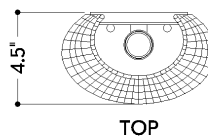

*Due to the one-of-a-kind nature of the medium, exact colors and patterns may vary slightly from the image shown.

FINISHES

AGED BRASS

DIMENSIONS / SPECS

Height: 14"
Width/Diameter: 7.5"
Canopy/Backplate: 4.75"
Product Weight: 2.42lb
Extension: 4.25"
Top to Center: 7.5"
Canopy/Backplate Shape: Round
Sloped Ceiling Compatible: No
Living Finish: No
Uplight Only: No

Shade 1: Natural Wicker
Shade 1 Top Length: 3.25"
Shade 1 Top Width: 4.75"
Shade 1 Bottom L/W: 4.5" / 7.5"
Shade 1 Height: 10.5"

ELECTRICAL

Bulb 1
Bulb Included: No
Socket: E26 Medium Base
Bulb Type: T10-5.5
Max Wattage: 8
Bulb Quantity: 1
Switch Type: ON/OFF PULL CHAIN
Gem Box Required (2"x3"): No
Dark Sky: No

SHIPPING

Carton 1: 14" x 11" x 8"
Carton 1 Weight: 4lb
Shipping Method: Ground
Country of Origin: CN

TOP

FRONT

SIDE

HUDSON VALLEY
LIGHTING GROUP