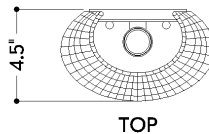

NAIDA

H857101-AGB

Drawing inspiration from vintage baskets, Naida is a petite sconce with a big personality. Rustic and rooted in nature, the woven rattan wicker shade brings coastal energy to modern interiors. The addition of a chunky and whimsical pull chain, elegantly finished in Aged Brass, provides the perfect finishing touch to this piece.

*Due to the one-of-a-kind nature of the medium, exact colors and patterns may vary slightly from the image shown.

FINISHES

AGED BRASS

DIMENSIONS

Height: 14"
Width/Diameter: 7.5"
Canopy/Backplate: 4.75"
Product Weight: 2.42lb
Extension: 4.25"
Top to Center: 7.5"
Canopy/Backplate Shape: Round
Sloped Ceiling Compatible: No
Living Finish: No
Uplight Only: No

Shade

Shade 1: Natural Wicker
Shade 1 Top Length: 3.25"
Shade 1 Top Width: 4.75"
Shade 1 Bottom L/W: 4.5" / 7.5"
Shade 1 Height: 10.5"

ELECTRICAL

Bulb 1

Bulb Included: No
Socket: E26 Medium Base
Bulb Type: T10-5.5
Max Wattage: 8
Bulb Quantity: 1
Switch Type: ON/OFF PULL CHAIN
Gem Box Required (2"x3"): No
Dark Sky: No

SHIPPING

Carton 1: 14" x 11" x 8"
Carton 1 Weight: 4lb
Shipping Method: Ground
Country of Origin: CN