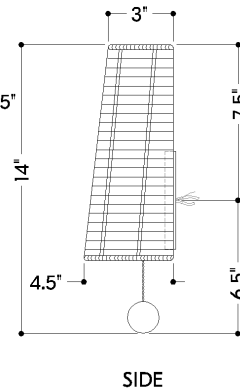

## DIMENSIONS

Height: 14"  
Width/Diameter: 7.5"  
Canopy/Backplate: 4.75"  
Product Weight: 2.42lb  
Extension: 4.25"  
Top to Center: 7.5"  
Canopy/Backplate Shape: Round  
Sloped Ceiling Compatible: No  
Living Finish: No  
Uplight Only: No

## Shade

Shade 1: Natural Wicker  
Shade 1 Top Length: 3.25"  
Shade 1 Top Width: 4.75"  
Shade 1 Bottom L/W: 4.5" / 7.5"  
Shade 1 Height: 10.5"

## SHIPPING

Carton 1: 14" x 11" x 8"  
Carton 1 Weight: 4lb  
Shipping Method: Ground  
Country of Origin: CN

TOP

FRONT

SIDE