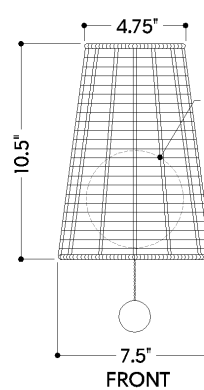

*Due to the one-of-a-kind nature of the medium, exact colors and patterns may vary slightly from the image shown.

FINISHES

AGED BRASS

DIMENSIONS / SPECS

Height: 14"
Width/Diameter: 7.5"
Canopy/Backplate: 4.75"
Product Weight: 2.42lb
Extension: 4.25"
Top to Center: 7.5"
Canopy/Backplate Shape: Round
Sloped Ceiling Compatible: No
Living Finish: No
Uplight Only: No

Shade 1: Natural Wicker
Shade 1 Top Length: 3.25"
Shade 1 Top Width: 4.75"
Shade 1 Bottom L/W: 4.5" / 7.5"
Shade 1 Height: 10.5"

ELECTRICAL

Bulb 1
Bulb Included: No
Socket: E26 Medium Base
Bulb Type: T10-5.5
Max Wattage: 8
Bulb Quantity: 1
Switch Type: ON/OFF PULL CHAIN
Gem Box Required (2"x3"): No
Dark Sky: No

SHIPPING

Carton 1: 14" x 11" x 8"
Carton 1 Weight: 4lb
Shipping Method: Ground
Country of Origin: CN

TOP

FRONT

SIDE

HUDSON VALLEY
LIGHTING GROUP