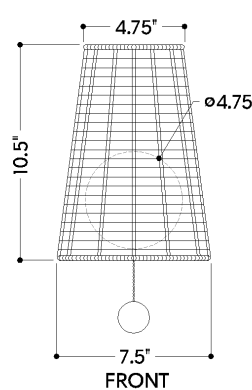

## DIMENSIONS

Height: 14"  
Width/Diameter: 7.5"  
Canopy/Backplate: 4.75"  
Product Weight: 2.42lb  
Extension: 4.25"  
Top to Center: 7.5"  
Canopy/Backplate Shape: Round  
Sloped Ceiling Compatible: No  
Living Finish: No  
Uplight Only: No

## Shade

Shade 1: Natural Wicker  
Shade 1 Top Length: 3.25"  
Shade 1 Top Width: 4.75"  
Shade 1 Bottom L/W: 4.5" / 7.5"  
Shade 1 Height: 10.5"

## Bulb 1

Bulb Included: No  
Socket: E26 Medium Base  
Bulb Type: T10-5.5  
Max Wattage: 8  
Bulb Quantity: 1  
Switch Type: ON/OFF PULL CHAIN  
Gem Box Required (2"x3"): No  
Dark Sky: No

## SHIPPING

Carton 1: 14" x 11" x 8"  
Carton 1 Weight: 4lb  
Shipping Method: Ground  
Country of Origin: CN

TOP

FRONT

SIDE