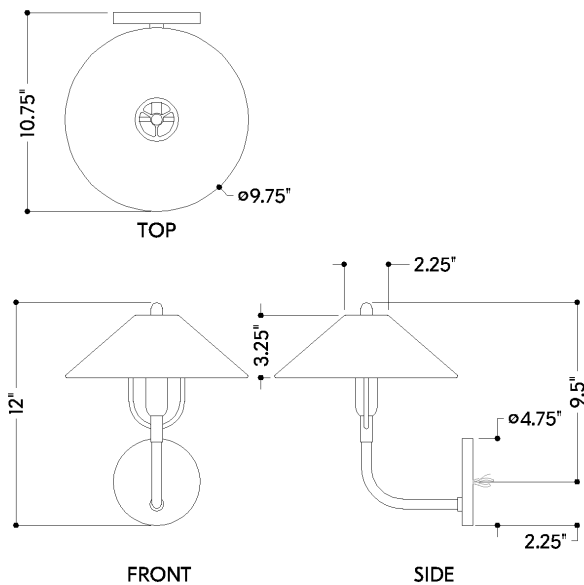

FINISHES

AGED BRASS

DIMENSIONS / SPECS

Height: 12"
Width/Diameter: 9.75"
Canopy/Backplate: 4.75"
Product Weight: 2.29lb
Extension: 10.75"
Top to Center: 9.5"
Canopy/Backplate Shape: Round
Sloped Ceiling Compatible: No
Living Finish: No
Uplight Only: No

Shade 1: Metal
Shade 1 Finish: Soft Navy
Shade 1 Top Width: 2.25"
Shade 1 Bottom L/W: 0" / 9.75"
Shade 1 Height: 3.25"

ELECTRICAL

Bulb 1

Bulb Included: No
Socket: E12 Candelabra Base
Bulb Type: G16.5
Max Wattage: 8
Bulb Quantity: 1
Gem Box Required (2"x3"): No
Dark Sky: No

SHIPPING

Carton 1: 17" x 9" x 13"
Carton 1 Weight: 4lb
Shipping Method: Ground
Country of Origin: CN