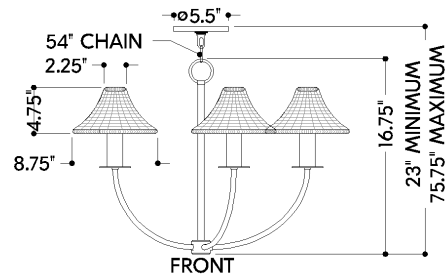

*Due to the one-of-a-kind nature of the medium, exact colors and patterns may vary slightly from the image shown.

FINISHES

VINTAGE GOLD LEAF

DIMENSIONS / SPECS

Height: 19.75"
Width/Diameter: 30.25"
Minimum Height: 23"
Maximum Height: 75.75"
Canopy/Backplate: 5.5"
Hanging Type: 54" Chain
Product Weight: 8.8lb
Canopy/Backplate Shape: Round
Sloped Ceiling Compatible: No
Living Finish: No
Uplight Only: No

Shade 1: Rattan
Shade 1 Top Width: 2.25"
Shade 1 Bottom L/W: 0" / 8.75"
Shade 1 Height: 4.75"

ELECTRICAL

Bulb 1
Bulb Included: No
Socket: E12 Candelabra Base
Bulb Type: B11
Max Wattage: 8
Bulb Quantity: 5
Gem Box Required (2"x3"): No
Dark Sky: No

SHIPPING

Carton 1: 27" x 26" x 15"
Carton 1 Weight: 13lb
Shipping Method: Ground
Country of Origin: CN