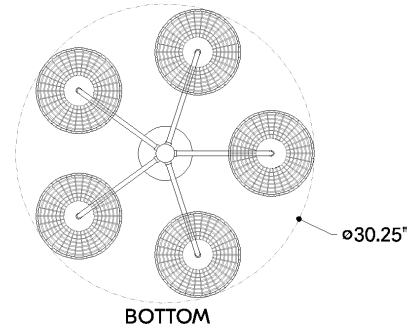

*Due to the one-of-a-kind nature of the medium, exact colors and patterns may vary slightly from the image shown.

FINISHES

VINTAGE GOLD LEAF

DIMENSIONS / SPECS

Height: 19.75"
Width/Diameter: 30.25"
Minimum Height: 23"
Maximum Height: 75.75"
Canopy/Backplate: 5.5"
Hanging Type: 54" Chain
Product Weight: 8.8lb
Canopy/Backplate Shape: Round
Sloped Ceiling Compatible: No
Living Finish: No
Uplight Only: No

Shade 1: Rattan
Shade 1 Top Width: 2.25"
Shade 1 Bottom L/W: 0" / 8.75"
Shade 1 Height: 4.75"

ELECTRICAL

Bulb 1
Bulb Included: No
Socket: E12 Candelabra Base
Bulb Type: B11
Max Wattage: 8
Bulb Quantity: 5
Gem Box Required (2"x3"): No
Dark Sky: No