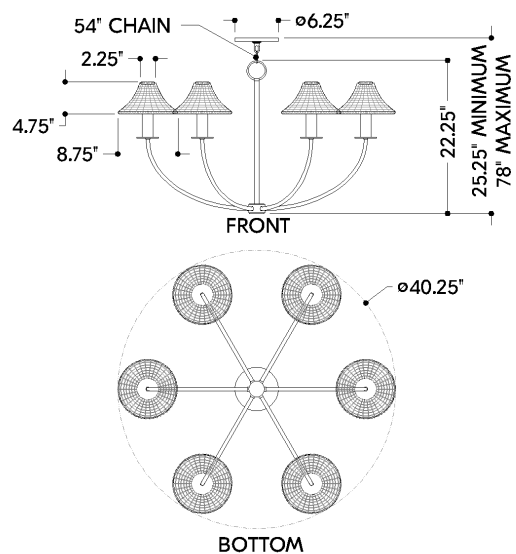

*Due to the one-of-a-kind nature of the medium, exact colors and patterns may vary slightly from the image shown.

FINISHES

VINTAGE GOLD LEAF

DIMENSIONS / SPECS

Height: 22.25"
Width/Diameter: 40.25"
Minimum Height: 25.25"
Maximum Height: 78"
Canopy/Backplate: 5.5"
Hanging Type: 54" Chain
Product Weight: 13.2lb
Canopy/Backplate Shape: Round
Sloped Ceiling Compatible: No
Living Finish: No
Uplight Only: No

Shade 1: Rattan
Shade 1 Top Width: 2.25"
Shade 1 Bottom L/W: 0" / 8.75"
Shade 1 Height: 4.75"

ELECTRICAL

Bulb 1
Bulb Included: No
Socket: E12 Candelabra Base
Bulb Type: B11
Max Wattage: 8
Bulb Quantity: 6
Gem Box Required (2"x3"): No
Dark Sky: No

SHIPPING

Carton 1: 39" x 34" x 17"
Carton 1 Weight: 17lb
Shipping Method: Truck Only
Country of Origin: CN

HUDSON VALLEY
LIGHTING GROUP