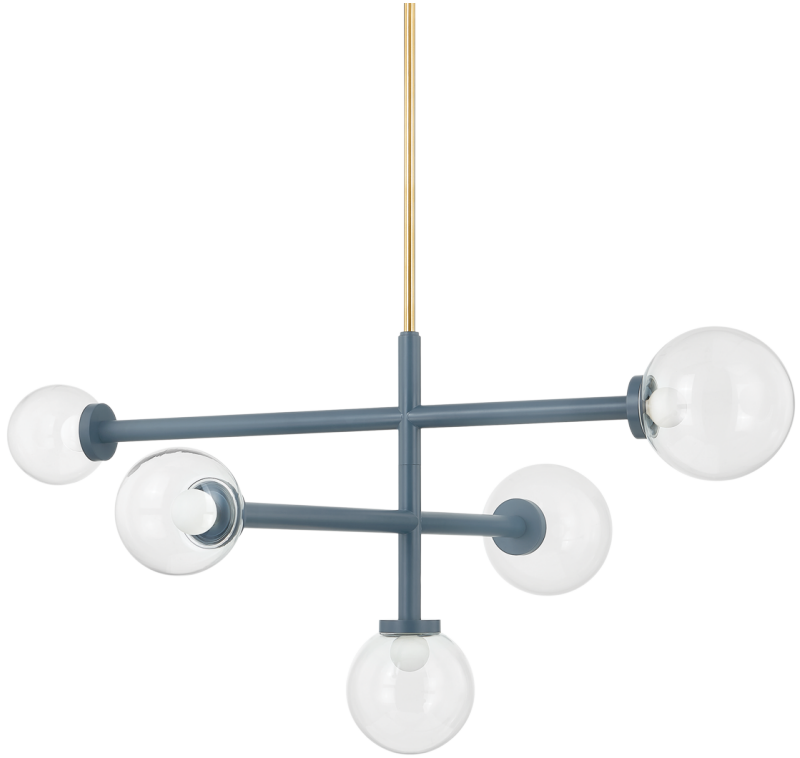

SIA

H883805-AGB/SBL

Inspired by a mobile, Sia nods to designs of the 1950s and 60s with its symmetry and bold style. Available as a chandelier or wall sconce, it contrasts the hard and soft elements of bold lines and large Clear Glass orbs. Finished in a cool Slate Blue with an Aged Brass rod, this fixture adds a pop of light and color to kitchens, dining areas, and other living spaces. Part of our Zoe Feldman collection.

FINISHES

Aged Brass/Slate Blue (AGB/SBL)

Coastal Suitable Finish (EPM): No

DIMENSIONS

Height: 21"

Width/Diameter: 43.25"

Minimum Height: 24.75"

Maximum Height: 60.75"

Canopy/Backplate: 4.75"

Hanging Type: 1-3" / 1-6" / 1-12" / 1-18" Stems

Product Weight: 23.82lb

Canopy/Backplate Shape: Round

Sloped Ceiling Compatible: No

Living Finish: No

Uplight Only: No

Shade

Shade 1: Glass

Shade 1 Finish: Clear

Shade 1 Top Width: 5.5"

Shade 1 Height: 5.5"

Shade 2: Glass

Shade 2 Finish: Clear

Shade 2 Top Width: 6.5"

Shade 2 Height: 6.5"