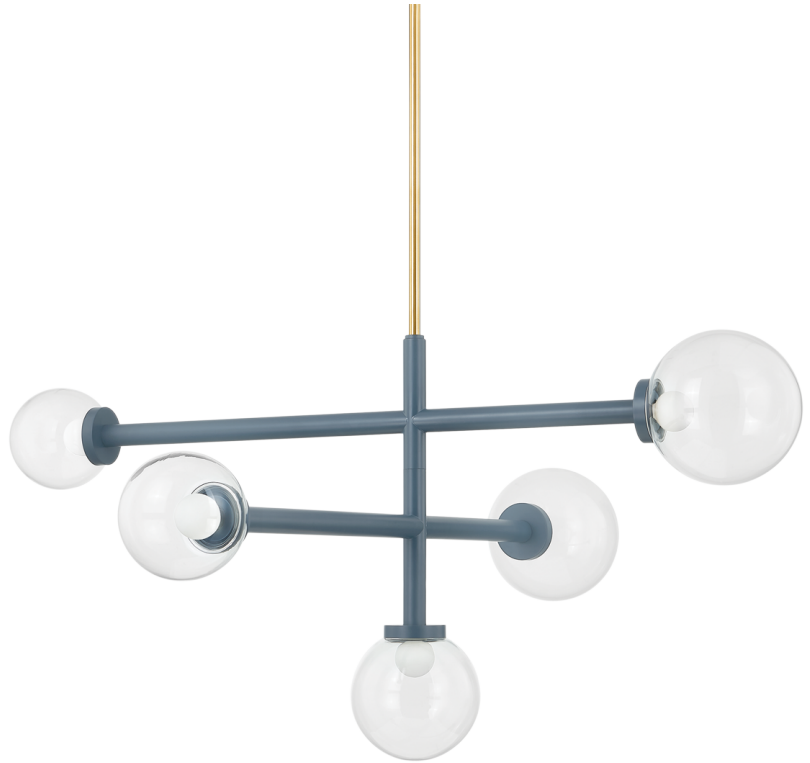

SIA

H883805-AGB/SBL

Inspired by a mobile, Sia nods to designs of the 1950s and 60s with its symmetry and bold style. Available as a chandelier or wall sconce, it contrasts the hard and soft elements of bold lines and large Clear Glass orbs. Finished in a cool Slate Blue with an Aged Brass rod, this fixture adds a pop of light and color to kitchens, dining areas, and other living spaces. Part of our Zoe Feldman collection.

FINISHES

Aged Brass/Slate Blue (AGB/SBL)

DIMENSIONS

Height: 21"

Width/Diameter: 43.25"

Length: "

Minimum Height: 24.75"

Maximum Height: 60.75"

Canopy/Backplate: 4.75"

Hanging Type: 1-3" / 1-6" / 1-12" / 1-18" Stems

Product Weight: 23.82lb

GLASS

Attachment:

Glass 1: Glass

Glass 2: Glass

LAMPING

Bulb 1

Bulb Included: No

Socket: E12 Candelabra Base

Bulb: G16.5 • 5 • 8 Watt Max

Voltage: 120

UL Rating: UL Damp

SHIPPING

Carton 1: 18" x 19" x 15"