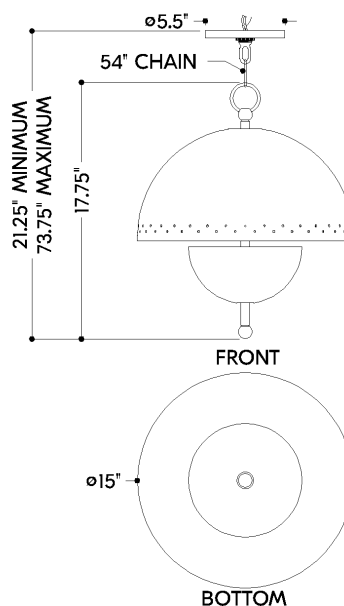

## DIMENSIONS

Height: 17.75"

Width/Diameter: 15"

Minimum Height: 21.75"

Maximum Height: 73.75"

Canopy/Backplate: 5.5"

Hanging Type: 54" Chain

Product Weight: 17.32lb

## Shade

Shade 1: Metal

Shade 1 Finish: Soft White

Shade 1 Top Width: 15"

Shade 1 Height: 7.75"

Shade 2: Metal

Shade 2 Finish: Soft White

Shade 2 Top Width: 8"

### Bulb 1

Bulb Included: No

Socket: E12 Candelabra Base

Bulb Type: B11

Max Wattage: 8

Bulb Quantity: 2

Bulb Included: No

Gem Box Required (2"x3"): No

## SHIPPING

Carton 1: 18" x 11" x 9"

Carton 1 Weight: 21lb

Shipping Method: Ground

Country of Origin: CN

HUDSON VALLEY  
LIGHTING GROUP

| [hvlgroup.com](http://hvlgroup.com) | 1.800.814.3993