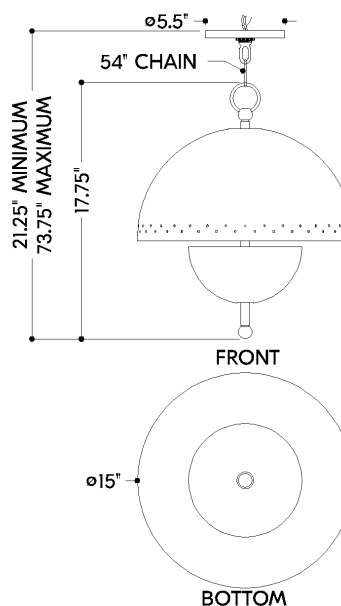

FINISHES

AGED BRASS w/ SOFT WHITE

Coastal Suitable Finish (EPM): No

DIMENSIONS

Height: 17.75"

Width/Diameter: 15"

Minimum Height: 21.75"

Maximum Height: 73.75"

Canopy/Backplate: 5.5"

Hanging Type: 54" Chain

Product Weight: 17.32lb

Canopy/Backplate Shape: Round

Sloped Ceiling Compatible: No

Living Finish: No

Uplight Only: No

Shade

Shade 1: Metal

Shade 1 Finish: Soft White

Shade 1 Top Width: 15"

Shade 1 Height: 7.75"

Shade 2: Metal

Shade 2 Finish: Soft White

Shade 2 Top Width: 8"

Shade 2 Height: 4"

Gem Box Required (2"x3"): No

Dark Sky: No

SHIPPING

Carton 1: 18" x 11" x 9"

Carton 1 Weight: 21lb

Shipping Method: Ground

Country of Origin: CN

HUDSON VALLEY
LIGHTING GROUP