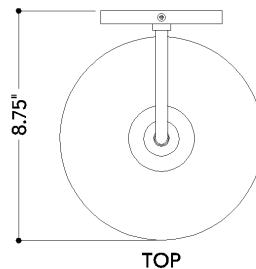

ASTON

H886101-AGB/SBL

A modern statement piece in stylish Slate Blue, Aston features thick pillow-shaped shades made of Opal Shiny Glass balanced on a softly geometric frame. Sleek lines, right angles, and warm Aged Brass accents contribute to the striking stature of this fixture. Available as a sconce, 3-light and a 5-light chandelier, Aston fills any space with a warm glow. Part of our Zoe Feldman collection.

FINISHES

AGED BRASS w/ SLATE BLUE

DIMENSIONS / SPECS

Height: 7.75"
Width/Diameter: 7.75"
Canopy/Backplate: 4.75"
Product Weight: 3.7lb
Extension: 9"
Top to Center: 2.25"
Canopy/Backplate Shape: Round
Sloped Ceiling Compatible: No
Living Finish: No
Uplight Only: No

Shade 1: Glass
Shade 1 Finish: Opal Shiny
Shade 1 Top Width: 7.75"
Shade 1 Height: 2.5"

ELECTRICAL

Bulb 1

Bulb Included: No
Socket: E12 Candelabra Base
Bulb Type: G16.5
Max Wattage: 8
Bulb Quantity: 1
Gem Box Required (2"x3"): No
Dark Sky: No

SHIPPING

Carton 1: 11" x 11" x 11"
Carton 1 Weight: 5lb
Shipping Method: Ground
Country of Origin: CN