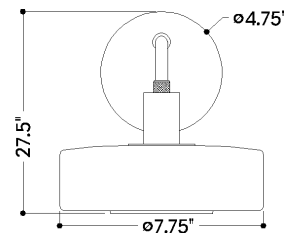

FINISHES

AGED BRASS w/ SLATE BLUE

DIMENSIONS / SPECS

Height: 7.75"
Width/Diameter: 7.75"
Canopy/Backplate: 4.75"
Product Weight: 3.7lb
Extension: 9"
Top to Center: 2.25"
Canopy/Backplate Shape: Round
Sloped Ceiling Compatible: No
Living Finish: No
Uplight Only: No

Shade 1: Glass
Shade 1 Finish: Opal Shiny
Shade 1 Top Width: 7.75"
Shade 1 Height: 2.5"

ELECTRICAL

Bulb 1

Bulb Included: No
Socket: E12 Candelabra Base
Bulb Type: G16.5
Max Wattage: 8
Bulb Quantity: 1
Gem Box Required (2"x3"): No
Dark Sky: No

SHIPPING

Carton 1: 11" x 11" x 11"
Carton 1 Weight: 5lb
Shipping Method: Ground
Country of Origin: CN

TOP

FRONT

SIDE