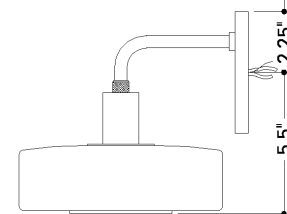

FINISHES

AGED BRASS w/ SLATE BLUE

DIMENSIONS / SPECS

Height: 7.75"
Width/Diameter: 7.75"
Canopy/Backplate: 4.75"
Product Weight: 3.7lb
Extension: 9"
Top to Center: 2.25"
Canopy/Backplate Shape: Round
Sloped Ceiling Compatible: No
Living Finish: No
Uplight Only: No

Shade 1: Glass
Shade 1 Finish: Opal Shiny
Shade 1 Top Width: 7.75"
Shade 1 Height: 2.5"

ELECTRICAL

Bulb 1

Bulb Included: No
Socket: E12 Candelabra Base
Bulb Type: G16.5
Max Wattage: 8
Bulb Quantity: 1
Gem Box Required (2"x3"): No
Dark Sky: No

SHIPPING

Carton 1: 11" x 11" x 11"
Carton 1 Weight: 5lb
Shipping Method: Ground
Country of Origin: CN

TOP

FRONT

SIDE