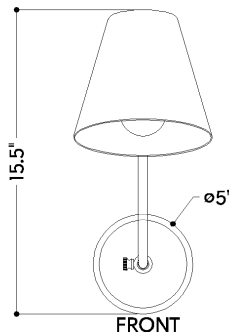

GEORGANN

H891101-AGB/SWH

Leaning into traditional aesthetics, Georgann features clean lines and tapered shades with gently curved arms. Both its sconce and linear forms come with a Soft White and Aged Brass finish, providing a sense of classic beauty that melds with existing decor. As a floor lamp, it is finished in a moody green hue that adds a fresh dose of color to any room. Part of our Zoe Feldman collection.

FINISHES

AGED BRASS w/ SOFT WHITE

Coastal Suitable Finish (EPM): No

DIMENSIONS

Height: 15.5"

Width/Diameter: 7"

Canopy/Backplate: 4.75"

Product Weight: 14.17lb

Extension: 12"

Top to Center: 13"

Canopy/Backplate Shape: Round

Sloped Ceiling Compatible: No

Living Finish: No

Uplight Only: No

Shade

Shade 1: Metal

Shade 1 Finish: Soft White

Shade 1 Top Width: 3.5"

Shade 1 Bottom L/W: 0" / 7"

Shade 1 Height: 6.25"

ELECTRICAL

Bulb 1

Bulb Included: No

Socket: E26 Medium Base

Bulb Type: A19

Max Wattage: 15

Bulb Quantity: 1

Bulb Included: No

Gem Box Required (2"x3"): No

Dark Sky: No

SHIPPING

Carton 1: 10" x 4" x 3"

Carton 1 Weight: 18lb

Shipping Method: Ground

Country of Origin: CN

TOP

FRONT