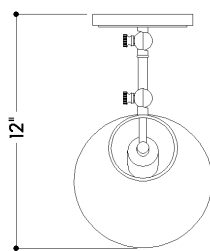

GEORGANN

H891101-AGB/SWH

Leaning into traditional aesthetics, Georgann features clean lines and tapered shades with gently curved arms. Both its sconce and linear forms come with a Soft White and Aged Brass finish, providing a sense of classic beauty that melds with existing decor. As a floor lamp, it is finished in a moody green hue that adds a fresh dose of color to any room. Part of our Zoe Feldman collection.

FINISHES

AGED BRASS w/ SOFT WHITE

Coastal Suitable Finish (EPM): No

DIMENSIONS

Height: 15.5"

Width/Diameter: 7"

Canopy/Backplate: 4.75"

Product Weight: 14.17lb

Extension: 12"

Top to Center: 13"

Canopy/Backplate Shape: Round

Sloped Ceiling Compatible: No

Living Finish: No

Uplight Only: No

Shade

Shade 1: Metal

Shade 1 Finish: Soft White

Shade 1 Top Width: 3.5"

Shade 1 Bottom L/W: 0" / 7"

Shade 1 Height: 6.25"

ELECTRICAL

Bulb 1

Bulb Included: No

Socket: E26 Medium Base

Bulb Type: A19

Max Wattage: 15

Bulb Quantity: 1

Bulb Included: No

Gem Box Required (2"x3"): No

Dark Sky: No

SHIPPING

Carton 1: 10" x 4" x 3"

Carton 1 Weight: 18lb

Shipping Method: Ground

Country of Origin: CN

TOP