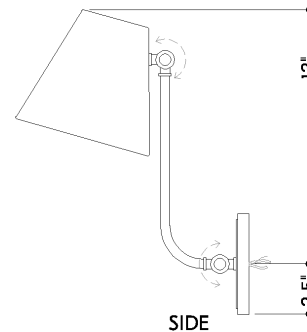

GEORGANN

H891101-AGB/SWH

Leaning into traditional aesthetics, Georgann features clean lines and tapered shades with gently curved arms. Both its sconce and linear forms come with a Soft White and Aged Brass finish, providing a sense of classic beauty that melds with existing decor. As a floor lamp, it is finished in a moody green hue that adds a fresh dose of color to any room. Part of our Zoe Feldman collection.

FINISHES

AGED BRASS w/ SOFT WHITE

Coastal Suitable Finish (EPM): No

DIMENSIONS

Height: 15.5"

Width/Diameter: 7"

Canopy/Backplate: 4.75"

Product Weight: 14.17lb

Extension: 12"

Top to Center: 13"

Canopy/Backplate Shape: Round

Sloped Ceiling Compatible: No

Living Finish: No

Uplight Only: No

Shade

Shade 1: Metal

Shade 1 Finish: Soft White

Shade 1 Top Width: 3.5"

Shade 1 Bottom L/W: 0" / 7"

Shade 1 Height: 6.25"

ELECTRICAL

Bulb 1

Bulb Included: No

Socket: E26 Medium Base

Bulb Type: A19

Max Wattage: 15

Bulb Quantity: 1

Bulb Included: No

Gem Box Required (2"x3"): No

Dark Sky: No

SHIPPING

Carton 1: 10" x 4" x 3"

Carton 1 Weight: 18lb

Shipping Method: Ground

Country of Origin: CN

SIDE