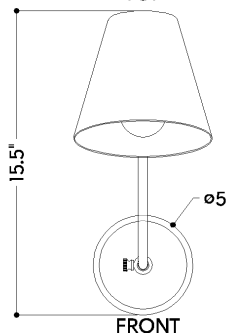

FINISHES

AGED BRASS w/ SOFT WHITE

DIMENSIONS

Height: 15.5"
Width/Diameter: 7"
Canopy/Backplate: 4.75"
Product Weight: 14.17lb
Extension: 12"
Top to Center: 13"
Canopy/Backplate Shape: Round
Sloped Ceiling Compatible: No
Living Finish: No
Uplight Only: No

Shade

Shade 1: Metal
Shade 1 Finish: Soft White
Shade 1 Top Width: 3.5"
Shade 1 Bottom L/W: 0" / 7"
Shade 1 Height: 6.25"

ELECTRICAL

Bulb 1

Bulb Included: No
Socket: E26 Medium Base
Bulb Type: A19
Max Wattage: 15
Bulb Quantity: 1
Gem Box Required (2"x3"): No
Dark Sky: No

SHIPPING

Carton 1: 10" x 4" x 3"
Carton 1 Weight: 18lb
Shipping Method: Ground
Country of Origin: CN

TOP

FRONT

SIDE