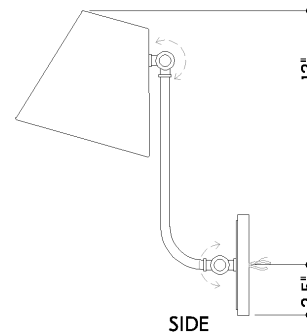

FINISHES

AGED BRASS w/ SOFT WHITE

DIMENSIONS

Height: 15.5"
Width/Diameter: 7"
Canopy/Backplate: 4.75"
Product Weight: 14.17lb
Extension: 12"
Top to Center: 13"
Canopy/Backplate Shape: Round
Sloped Ceiling Compatible: No
Living Finish: No
Uplight Only: No

Shade

Shade 1: Metal
Shade 1 Finish: Soft White
Shade 1 Top Width: 3.5"
Shade 1 Bottom L/W: 0" / 7"
Shade 1 Height: 6.25"

ELECTRICAL

Bulb 1

Bulb Included: No
Socket: E26 Medium Base
Bulb Type: A19
Max Wattage: 15
Bulb Quantity: 1
Gem Box Required (2"x3"): No
Dark Sky: No

SHIPPING

Carton 1: 10" x 4" x 3"
Carton 1 Weight: 18lb
Shipping Method: Ground
Country of Origin: CN

TOP

FRONT

SIDE