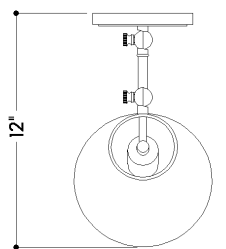

GEORGANN

H891101-AGB/SWH

Leaning into traditional aesthetics, Georgann features clean lines and tapered shades with gently curved arms. Both its sconce and linear forms come with a Soft White and Aged Brass finish, providing a sense of classic beauty that melds with existing decor. As a floor lamp, it is finished in a moody green hue that adds a fresh dose of color to any room. Part of our Zoe Feldman collection.

FINISHES

AGED BRASS w/ SOFT WHITE

DIMENSIONS

Height: 15.5"
Width/Diameter: 7"
Canopy/Backplate: 4.75"
Product Weight: 14.17lb
Extension: 12"
Top to Center: 13"
Canopy/Backplate Shape: Round
Sloped Ceiling Compatible: No
Living Finish: No
Uplight Only: No

Shade

Shade 1: Metal
Shade 1 Finish: Soft White
Shade 1 Top Width: 3.5"
Shade 1 Bottom L/W: 0" / 7"
Shade 1 Height: 6.25"

ELECTRICAL

Bulb 1

Bulb Included: No
Socket: E26 Medium Base
Bulb Type: A19
Max Wattage: 15
Bulb Quantity: 1
Gem Box Required (2"x3"): No
Dark Sky: No

SHIPPING

Carton 1: 10" x 4" x 3"
Carton 1 Weight: 18lb
Shipping Method: Ground
Country of Origin: CN

TOP