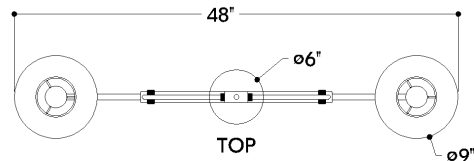

FINISHES

AGED BRASS w/ SOFT WHITE

Coastal Suitable Finish (EPM): No

DIMENSIONS

Height: 16"

Width/Diameter: 9"

Length: 48"

Minimum Height: 19.75"

Maximum Height: 56"

Canopy/Backplate: 6"

Hanging Type: 1-3" / 1-6" / 1-12" / 1-18" Stems

Product Weight: 18.31lb

Canopy/Backplate Shape: Round

Sloped Ceiling Compatible: No

Living Finish: No

Uplight Only: No

Shade

Shade 1: Metal

Shade 1 Finish: Soft White

Shade 1 Top Width: 4.5"

Shade 1 Bottom L/W: 0" / 9"

Shade 1 Height: 8.75"

ELECTRICAL

Bulb 1

Bulb Included: No

Socket: E26 Medium Base

Bulb Type: A19

Max Wattage: 15

Bulb Quantity: 2

Bulb Included: No

Gem Box Required (2"x3"): No

Dark Sky: No