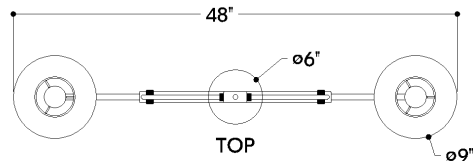

GEORGANN

H891902-AGB/SWH

Leaning into traditional aesthetics, Georgann features clean lines and tapered shades with gently curved arms. Both its sconce and linear forms come with a Soft White and Aged Brass finish, providing a sense of classic beauty that melds with existing decor. As a floor lamp, it is finished in a moody green hue that adds a fresh dose of color to any room. Part of our Zoe Feldman collection.

FINISHES

AGED BRASS w/ SOFT WHITE

DIMENSIONS / SPECS

Height: 16"
Width/Diameter: 9"
Length: 48"
Minimum Height: 19.75"
Maximum Height: 56"
Canopy/Backplate: 6"
Hanging Type: 1-3" / 1-6" / 1-12" / 1-18" Stems
Product Weight: 18.31lb
Canopy/Backplate Shape: Round
Sloped Ceiling Compatible: No
Living Finish: No
Uplight Only: No

Shade 1: Metal
Shade 1 Finish: Soft White
Shade 1 Top Width: 4.5"
Shade 1 Bottom L/W: 0" / 9"
Shade 1 Height: 8.75"

ELECTRICAL

Bulb 1

Bulb Included: No
Socket: E26 Medium Base
Bulb Type: A19
Max Wattage: 15
Bulb Quantity: 2
Gem Box Required (2"x3"): No
Dark Sky: No

SHIPPING

Carton 1: 46" x 20" x 10"
Carton 1 Weight: 45lb
Shipping Method: Ground
Country of Origin: CN

HUDSON VALLEY
LIGHTING GROUP