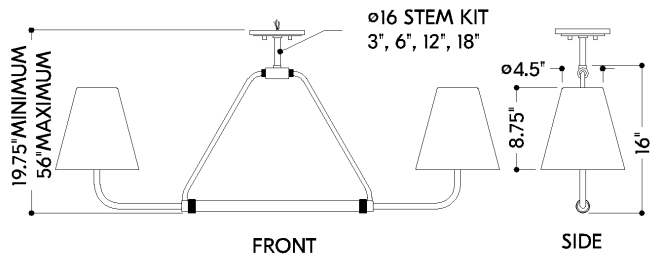

FINISHES

AGED BRASS w/ SOFT WHITE

DIMENSIONS / SPECS

Height: 16"
Width/Diameter: 9"
Length: 48"
Minimum Height: 19.75"
Maximum Height: 56"
Canopy/Backplate: 6"
Hanging Type: 1-3" / 1-6" / 1-12" / 1-18" Stems
Product Weight: 18.31lb
Canopy/Backplate Shape: Round
Sloped Ceiling Compatible: No
Living Finish: No
Uplight Only: No

Shade 1: Metal
Shade 1 Finish: Soft White
Shade 1 Top Width: 4.5"
Shade 1 Bottom L/W: 0" / 9"
Shade 1 Height: 8.75"

ELECTRICAL

Bulb 1

Bulb Included: No
Socket: E26 Medium Base
Bulb Type: A19
Max Wattage: 15
Bulb Quantity: 2
Gem Box Required (2"x3"): No
Dark Sky: No

SHIPPING

Carton 1: 46" x 20" x 10"
Carton 1 Weight: 45lb
Shipping Method: Ground
Country of Origin: CN

HUDSON VALLEY
LIGHTING GROUP