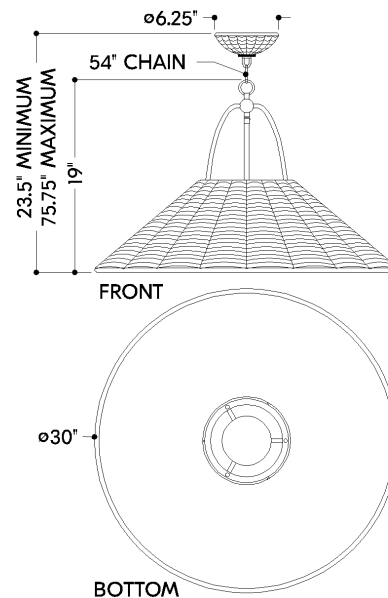

*Due to the one-of-a-kind nature of the medium, exact colors and patterns may vary slightly from the image shown.

FINISHES

AGED BRASS

DIMENSIONS / SPECS

Height: 19"
Width/Diameter: 30"
Minimum Height: 23.5"
Maximum Height: 75.5"
Canopy/Backplate: 5"
Hanging Type: 54" Chain
Product Weight: 6.6lb
Canopy/Backplate Shape: Round
Sloped Ceiling Compatible: No
Living Finish: No
Uplight Only: No

Shade 1: Rattan
Shade 1 Top Width: 9.25"
Shade 1 Bottom L/W: 0" / 30"
Shade 1 Height: 9"

ELECTRICAL

Bulb 1
Bulb Included: No
Socket: E26 Medium Base
Bulb Type: G40
Max Wattage: 25
Bulb Quantity: 1
Gem Box Required (2"x3"): No
Dark Sky: No

SHIPPING

Carton 1: 43" x 34" x 13"
Carton 1 Weight: 15lb
Shipping Method: Truck Only
Country of Origin: VN