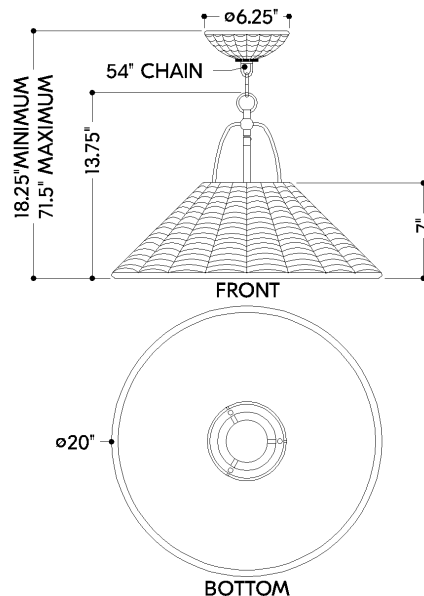

*Due to the one-of-a-kind nature of the medium, exact colors and patterns may vary slightly from the image shown.

FINISHES

AGED BRASS

DIMENSIONS / SPECS

Height: 13.75"
Width/Diameter: 20"
Minimum Height: 18"
Maximum Height: 71"
Canopy/Backplate: 5"
Hanging Type: 54" Chain
Product Weight: 4.84lb
Canopy/Backplate Shape: Round
Sloped Ceiling Compatible: No
Living Finish: No
Uplight Only: No

Shade 1: Rattan
Shade 1 Top Width: 6.5"
Shade 1 Bottom L/W: 0" / 20"
Shade 1 Height: 7"

ELECTRICAL

Bulb 1
Bulb Included: No
Socket: E26 Medium Base
Bulb Type: G25
Max Wattage: 15
Bulb Quantity: 1
Gem Box Required (2"x3"): No
Dark Sky: No