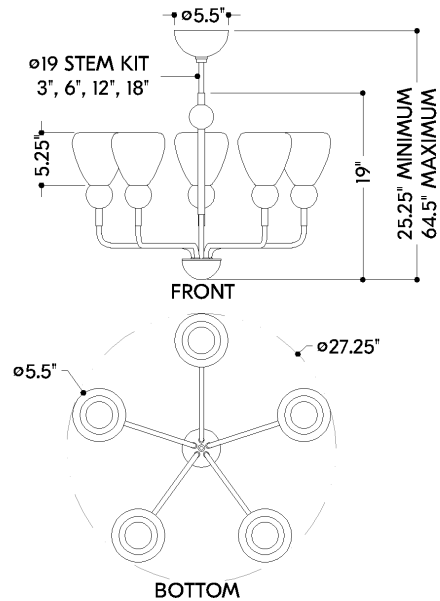

DOREEN

H904805-AGB/SPG

Treading the line between art and design, Doreen combines sleek Aged Brass metalwork with whimsical details. Conical shades cast from etched matte glass diffuse light over a large area while serving as a focal point. Painted peignoir ball details lend a playful charm to this enchanting wall sconce and chandelier.

FINISHES

AGED BRASS w/ SOFT PEIGNOIR

DIMENSIONS

Height: 19"

Width/Diameter: 27.25"

Minimum Height: 25.25"

Maximum Height: 64.5"

Canopy/Backplate: 5.5"

Hanging Type: 1-3" / 1-6" / 1-12" / 1-18" Stems

Product Weight: 9.22lb

Canopy/Backplate Shape: Round

Sloped Ceiling Compatible: No

Living Finish: No

Uplight Only: Yes

Shade

Shade 1: Glass

Shade 1 Finish: Etched Matte

Shade 1 Top Width: 5.25"

Shade 1 Bottom L/W: 0" / 1.75"

Shade 1 Height: 5.75"

ELECTRICAL

Bulb 1

Bulb Included: No

Socket: E12 Candelabra Base

Bulb Type: B11

Max Wattage: 8

Bulb Quantity: 5

Cord Type: B & W TEFLON W/ GROUND WIRE

Gem Box Required (2"x3"): No

Dark Sky: No

SHIPPING

Carton 1: 27" x 27" x 15"

Carton 1 Weight: 15lb

Shipping Method: Ground

Country of Origin: CN

HUDSON VALLEY
LIGHTING GROUP

| hvlgroup.com | 1.800.814.3993