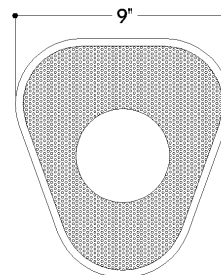

MARTA

H905101-AGB

A modern take on vintage silhouettes, Marta is a striking conversation piece. The graphic composition of this sconce includes a curved perforated metal form finished in Aged Brass. Rippled edges create a shell-like shape, while the opal shiny glass orb at the center resembles a pearl. This fun accent light is perfect for any space.

FINISHES

AGED BRASS

DIMENSIONS

Height: 10"
Width/Diameter: 9"
Canopy/Backplate: 4.75"
Product Weight: 3.96lb
Extension: 4.75"
Top to Center: 5"
Canopy/Backplate Shape: Round
Sloped Ceiling Compatible: No
Living Finish: No
Uplight Only: No

Shade

Shade 1: Glass
Shade 1 Finish: Opal Shiny
Shade 1 Top Width: 4"
Shade 1 Height: 4"

ELECTRICAL

Bulb 1

Bulb Included: No
Socket: G9
Bulb Type: G9 LED
Max Wattage: 6
Bulb Quantity: 1
Cord Type: B & W TEFLON W/ GROUND WIRE
Gem Box Required (2"x3"): No
Dark Sky: No

SHIPPING

Carton 1: 13" x 11" x 8"
Carton 1 Weight: 6lb
Shipping Method: Ground
Country of Origin: CN

TOP

FRONT

SIDE