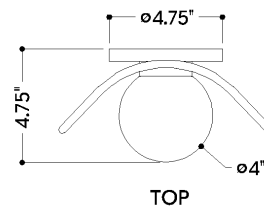

FINISHES

AGED BRASS

DIMENSIONS

Height: 10"
Width/Diameter: 9"
Canopy/Backplate: 4.75"
Product Weight: 3.96lb
Extension: 4.75"
Top to Center: 5"
Canopy/Backplate Shape: Round
Sloped Ceiling Compatible: No
Living Finish: No
Uplight Only: No

Shade

Shade 1: Glass
Shade 1 Finish: Opal Shiny
Shade 1 Top Width: 4"
Shade 1 Height: 4"

ELECTRICAL

Bulb 1

Bulb Included: No
Socket: G9
Bulb Type: G9 LED
Max Wattage: 6
Bulb Quantity: 1
Cord Type: B & W TEFLON W/ GROUND WIRE
Gem Box Required (2"x3"): No
Dark Sky: No

SHIPPING

Carton 1: 13" x 11" x 8"
Carton 1 Weight: 6lb
Shipping Method: Ground
Country of Origin: CN

TOP

FRONT

SIDE