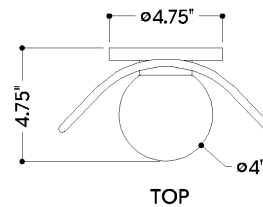

FINISHES

AGED BRASS

DIMENSIONS / SPECS

Height: 10"
Width/Diameter: 9"
Canopy/Backplate: 4.75"
Product Weight: 3.96lb
Extension: 4.75"
Top to Center: 5"
Canopy/Backplate Shape: Round
Sloped Ceiling Compatible: No
Living Finish: No
Uplight Only: No

Shade 1: Glass
Shade 1 Finish: Opal Shiny
Shade 1 Top Width: 4"
Shade 1 Height: 4"

ELECTRICAL

Bulb 1
Bulb Included: No
Socket: G9
Bulb Type: G9 LED
Max Wattage: 6
Bulb Quantity: 1
Cord Type: B & W TEFLON W/ GROUND WIRE
Gem Box Required (2"x3"): No
Dark Sky: No

SHIPPING

Carton 1: 13" x 11" x 8"
Carton 1 Weight: 6lb
Shipping Method: Ground
Country of Origin: CN

TOP

FRONT

SIDE