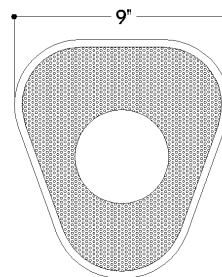

MARTA

H905101-AGB

A modern take on vintage silhouettes, Marta is a striking conversation piece. The graphic composition of this sconce includes a curved perforated metal form finished in Aged Brass. Rippled edges create a shell-like shape, while the opal shiny glass orb at the center resembles a pearl. This fun accent light is perfect for any space.

FINISHES

AGED BRASS

DIMENSIONS / SPECS

Height: 10"
Width/Diameter: 9"
Canopy/Backplate: 4.75"
Product Weight: 3.96lb
Extension: 4.75"
Top to Center: 5"
Canopy/Backplate Shape: Round
Sloped Ceiling Compatible: No
Living Finish: No
Uplight Only: No

Shade 1: Glass
Shade 1 Finish: Opal Shiny
Shade 1 Top Width: 4"
Shade 1 Height: 4"

ELECTRICAL

Bulb 1
Bulb Included: No
Socket: G9
Bulb Type: G9 LED
Max Wattage: 6
Bulb Quantity: 1
Cord Type: B & W TEFLON W/ GROUND WIRE
Gem Box Required (2"x3"): No
Dark Sky: No

SHIPPING

Carton 1: 13" x 11" x 8"
Carton 1 Weight: 6lb
Shipping Method: Ground
Country of Origin: CN

TOP

FRONT

SIDE