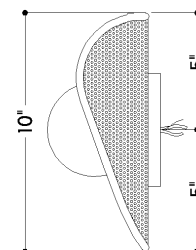

FINISHES

AGED BRASS

DIMENSIONS / SPECS

Height: 10"
Width/Diameter: 9"
Canopy/Backplate: 4.75"
Product Weight: 3.96lb
Extension: 4.75"
Top to Center: 5"
Canopy/Backplate Shape: Round
Sloped Ceiling Compatible: No
Living Finish: No
Uplight Only: No

Shade 1: Glass
Shade 1 Finish: Opal Shiny
Shade 1 Top Width: 4"
Shade 1 Height: 4"

ELECTRICAL

Bulb 1
Bulb Included: No
Socket: G9
Bulb Type: G9 LED
Max Wattage: 6
Bulb Quantity: 1
Cord Type: B & W TEFLON W/ GROUND WIRE
Gem Box Required (2"x3"): No
Dark Sky: No

SHIPPING

Carton 1: 13" x 11" x 8"
Carton 1 Weight: 6lb
Shipping Method: Ground
Country of Origin: CN

TOP

FRONT

SIDE