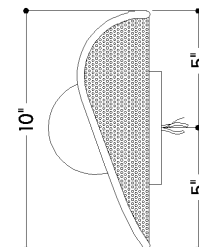

FINISHES

AGED BRASS

DIMENSIONS

Height: 10"
Width/Diameter: 9"
Canopy/Backplate: 4.75"
Product Weight: 3.96lb
Extension: 4.75"
Top to Center: 5"
Canopy/Backplate Shape: Round
Sloped Ceiling Compatible: No
Living Finish: No
Uplight Only: No

Shade

Shade 1: Glass
Shade 1 Finish: Opal Shiny
Shade 1 Top Width: 4"
Shade 1 Height: 4"

ELECTRICAL

Bulb 1

Bulb Included: No
Socket: G9
Bulb Type: G9 LED
Max Wattage: 6
Bulb Quantity: 1
Cord Type: B & W TEFLON W/ GROUND WIRE
Gem Box Required (2"x3"): No
Dark Sky: No

SHIPPING

Carton 1: 13" x 11" x 8"
Carton 1 Weight: 6lb
Shipping Method: Ground
Country of Origin: CN

TOP

FRONT

SIDE