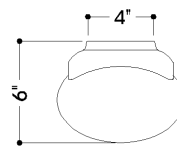

## DIMENSIONS

Height: 16.5"

Width/Diameter: 7.75"

Canopy/Backplate: 4"

Product Weight: 4.62lb

Extension: 6"

Top to Center: 8.25"

Canopy/Backplate Shape: Rectangle

## SHIPPING

Carton 1: 21" x 12" x 11"

Carton 1 Weight: 9lb

Shipping Method: Ground

Country of Origin: CN

TOP

FRONT

SIDE