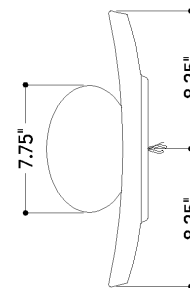

## DIMENSIONS

Height: 16.5"

Width/Diameter: 7.75"

Canopy/Backplate: 4"

Product Weight: 4.62lb

Extension: 6"

Top to Center: 8.25"

Canopy/Backplate Shape: Rectangle

## SHIPPING

Carton 1: 21" x 12" x 11"

Carton 1 Weight: 9lb

Shipping Method: Ground

Country of Origin: CN

TOP

FRONT

SIDE