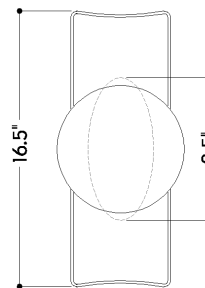

## DIMENSIONS

Height: 16.5"

Width/Diameter: 7.75"

Canopy/Backplate: 4"

Product Weight: 4.62lb

Extension: 6"

Top to Center: 8.25"

Canopy/Backplate Shape: Rectangle

## Shade

Shade 1: Glass

Shade 1 Finish: Opal Shiny

Shade 1 Top Width: 7.75"

Shade 1 Height: 4.75"

## SHIPPING

Carton 1: 21" x 12" x 11"

Carton 1 Weight: 9lb

Shipping Method: Ground

Country of Origin: CN

TOP

FRONT

SIDE