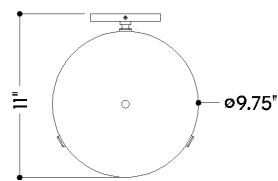

FINISHES

AGED BRASS

DIMENSIONS

Height: 17.75"
Width/Diameter: 9.75"
Canopy/Backplate: 4.75"
Product Weight: 3.74lb
Extension: 11"
Top to Center: 15.5"
Canopy/Backplate Shape: Round
Sloped Ceiling Compatible: No
Living Finish: No
Uplight Only: Yes

Shade

Shade 1: Glass
Shade 1 Finish: Cloud Glass Inside Etch
Shade 1 Bottom L/W: 0" / 9.75"
Shade 1 Height: 5"

ELECTRICAL

Bulb 1

Bulb Included: No
Socket: E26 Medium Base
Bulb Type: A15
Max Wattage: 8
Bulb Quantity: 1
Cord Type: B & W TEFLON W/ GROUND WIRE
Gem Box Required (2"x3"): No
Dark Sky: No

SHIPPING

Carton 1: 17" x 13" x 17"
Carton 1 Weight: 7lb
Shipping Method: Ground
Country of Origin: CN

TOP

FRONT

SIDE