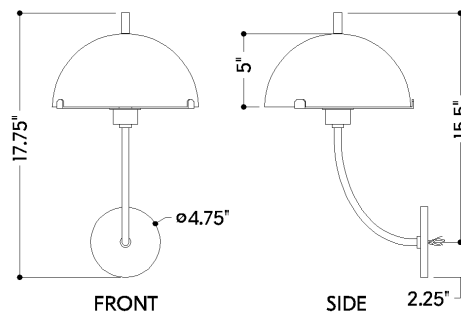

ATALA

H915101-AGB

Atala leans wholeheartedly into the mushroom trend with its elongated arm and large dome shade. The graceful curve upwards seems to exude confidence as the fixture emits an inviting glow. Distinctive jewelry-like clasps support the shade while adding decorative flair. Perfect in a vanity setting, this stylish sconce is available in an Aged Brass or True Bronze finish.

FINISHES

AGED BRASS

DIMENSIONS

Height: 17.75"
Width/Diameter: 9.75"
Canopy/Backplate: 4.75"
Product Weight: 3.74lb
Extension: 11"
Top to Center: 15.5"
Canopy/Backplate Shape: Round
Sloped Ceiling Compatible: No
Living Finish: No
Uplight Only: Yes

Shade

Shade 1: Glass
Shade 1 Finish: Cloud Glass Inside Etch
Shade 1 Bottom L/W: 0" / 9.75"
Shade 1 Height: 5"

ELECTRICAL

Bulb 1

Bulb Included: No
Socket: E26 Medium Base
Bulb Type: A15
Max Wattage: 8
Bulb Quantity: 1
Cord Type: B & W TEFLON W/ GROUND WIRE
Gem Box Required (2"x3"): No
Dark Sky: No

SHIPPING

Carton 1: 17" x 13" x 17"
Carton 1 Weight: 7lb
Shipping Method: Ground
Country of Origin: CN

TOP

FRONT

SIDE