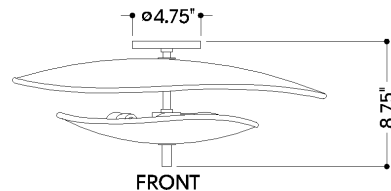

SHIPPING

Carton 1: 24" x 24" x 12"

Carton 1 Weight: 11lb

Shipping Method: Ground

Country of Origin: VN