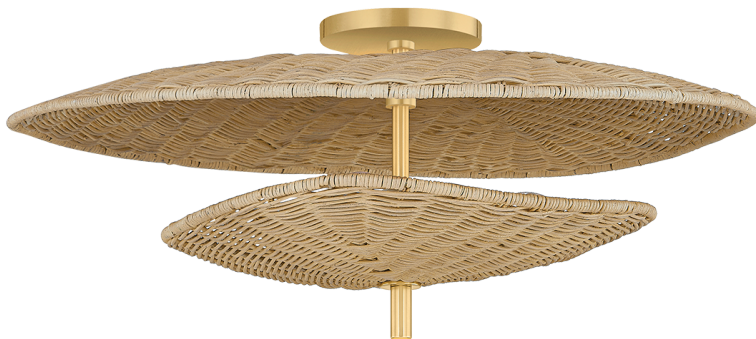

MARIGOLD

H917603-AGB

Two softly triangular shades are layered to create this organic-inspired flush mount. A glow emanates from the space between the shades filtering through the warm natural rattan wicker. An Aged Brass rod pierces through the fixture, creating a sleek point of contrast to the floaty forms. Part of our Megan Molten x Mitzi Tastemakers collection.

*Due to the one-of-a-kind nature of the medium, exact colors and patterns may vary slightly from the image shown.

FINISHES

AGED BRASS (AGB)

Coastal Suitable Finish (EPM): No

DIMENSIONS

Height: 8.75"

Width/Diameter: 22.5"

Canopy/Backplate: 4.75"

Product Weight: 6.6lb

Canopy/Backplate Shape: Round

Sloped Ceiling Compatible: No

Living Finish: No

Uplight Only: Yes

Shade

Shade 1: Natural Woven

Shade 1 Finish: Light Natural Wicker

Shade 1 Bottom L/W: 0" / 14.25"

Shade 1 Height: 2.25"

Shade 2: Natural Woven

Shade 2 Finish: Light Natural Wicker

Shade 2 Bottom L/W: 0" / 22.5"

Shade 2 Height: 2.25"

ELECTRICAL