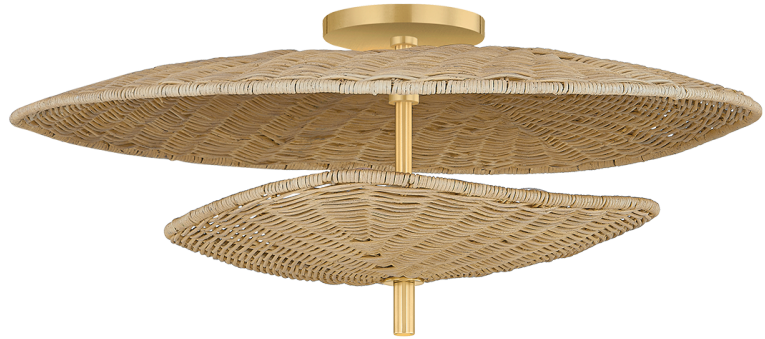

MARIGOLD

H917603-AGB

Two softly triangular shades are layered to create this organic-inspired flush mount. A glow emanates from the space between the shades filtering through the warm natural rattan wicker. An Aged Brass rod pierces through the fixture, creating a sleek point of contrast to the floaty forms. Part of our Megan Molten x Mitzi Tastemakers collection.

*Due to the one-of-a-kind nature of the medium, exact colors and patterns may vary slightly from the image shown.

FINISHES

AGED BRASS

Coastal Suitable Finish (EPM): No

DIMENSIONS

Height: 8.75"

Width/Diameter: 22.5"

Canopy/Backplate: 4.75"

Product Weight: 6.6lb

Canopy/Backplate Shape: Round

Sloped Ceiling Compatible: No

Living Finish: No

Uplight Only: Yes

Shade

Shade 1: Natural Woven

Shade 1 Finish: Light Natural Wicker

Shade 1 Bottom L/W: 0" / 14.25"

Shade 1 Height: 2.25"

Shade 2: Natural Woven

Shade 2 Finish: Light Natural Wicker

Shade 2 Bottom L/W: 0" / 22.5"

Shade 2 Height: 2.25"