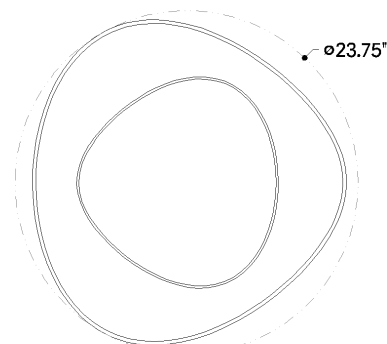

## DIMENSIONS

Height: 8.75"

Width/Diameter: 22.5"

Canopy/Backplate: 4.75"

Product Weight: 6.6lb

Canopy/Backplate Shape: Round

Sloped Ceiling Compatible: No

Living Finish: No

## SHIPPING

Carton 1: 24" x 24" x 12"

Carton 1 Weight: 11lb

Shipping Method: Ground

Country of Origin: VN

FRONT

BOTTOM