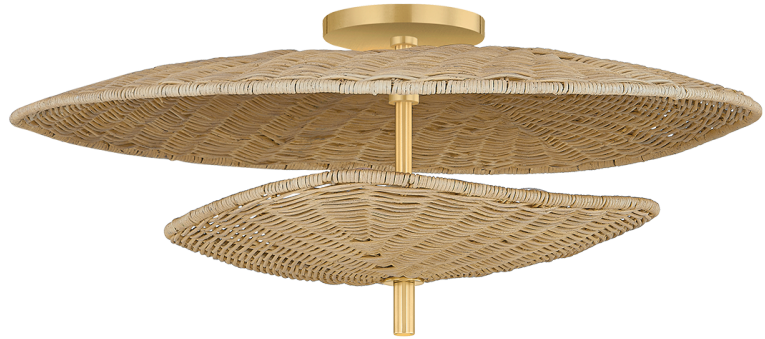

MARIGOLD

H917603-AGB

Two softly triangular shades are layered to create this organic-inspired flush mount. A glow emanates from the space between the shades filtering through the warm natural rattan wicker. An Aged Brass rod pierces through the fixture, creating a sleek point of contrast to the floaty forms. Part of our Megan Molten x Mitzi Tastemakers collection.

*Due to the one-of-a-kind nature of the medium, exact colors and patterns may vary slightly from the image shown.

FINISHES

AGED BRASS

Coastal Suitable Finish (EPM): No

DIMENSIONS

Height: 8.75"

Width/Diameter: 22.5"

Canopy/Backplate: 4.75"

Product Weight: 6.6lb

Canopy/Backplate Shape: Round

Sloped Ceiling Compatible: No

Living Finish: No

Uplight Only: Yes

Shade

Shade 1: Natural Woven

Shade 1 Finish: Light Natural Wicker

Shade 1 Bottom L/W: 0" / 14.25"

Shade 1 Height: 2.25"

Shade 2: Natural Woven

Shade 2 Finish: Light Natural Wicker

Shade 2 Bottom L/W: 0" / 22.5"

Shade 2 Height: 2.25"

ELECTRICAL