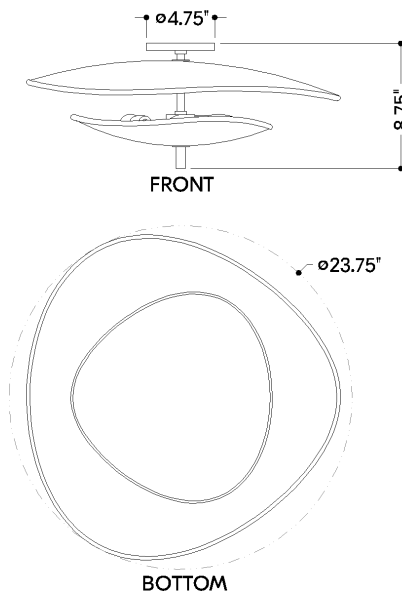

## DIMENSIONS / SPECS

Height: 8.75"

Width/Diameter: 22.5"

Canopy/Backplate: 4.75"

Product Weight: 6.6lb

Canopy/Backplate Shape: Round

Sloped Ceiling Compatible: No

Living Finish: No

### Bulb 1

Bulb Included: No

Socket: E12 Candelabra Base

Bulb Type: B11

Max Wattage: 8

Bulb Quantity: 3

Cord Type: B & W TEFLON W/ GROUND WIRE

Gem Box Required (2"x3"): No

## SHIPPING

Carton 1: 24" x 24" x 12"

Carton 1 Weight: 11lb

Shipping Method: Ground

Country of Origin: VN

HUDSON VALLEY  
LIGHTING GROUP