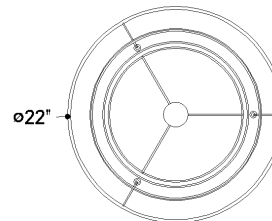

FRONT

BOTTOM