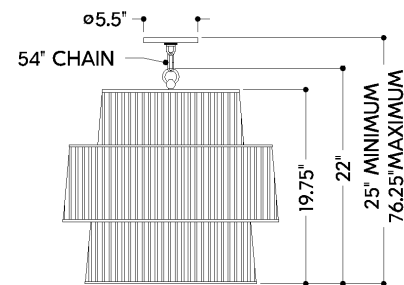

FINISHES

AGED BRASS

Coastal Suitable Finish (EPM): No

DIMENSIONS

Height: 22"
Width/Diameter: 22"
Minimum Height: 25"
Maximum Height: 76.25"
Canopy/Backplate: 5.5"
Hanging Type: 54" Chain
Product Weight: 7.05lb
Canopy/Backplate Shape: Round
Sloped Ceiling Compatible: No
Living Finish: No
Uplight Only: Yes

Shade

Shade 1: Linen
Shade 1 Finish: White
Shade 1 Top Width: 14"
Shade 1 Bottom L/W: 0" / 17.5"
Shade 1 Height: 19.75"
Shade 2: Linen
Shade 2 Finish: White
Shade 2 Top Width: 20.75"
Shade 2 Bottom L/W: 0" / 22"
Shade 2 Height: 7.75"

ELECTRICAL

Bulb 1

Bulb Included: No
Socket: E26 Medium Base
Bulb Type: A21
Max Wattage: 25
Bulb Quantity: 1
Bulb Included: No
Cord Type: SPT-1 SILVER W/ TINNED GROUND WIRE
Gem Box Required (2"x3"): No
Dark Sky: No

SHIPPING

Carton 1: 25" x 25" x 23"
Carton 1 Weight: 13lb
Shipping Method: Ground
Country of Origin: CN

FRONT

BOTTOM