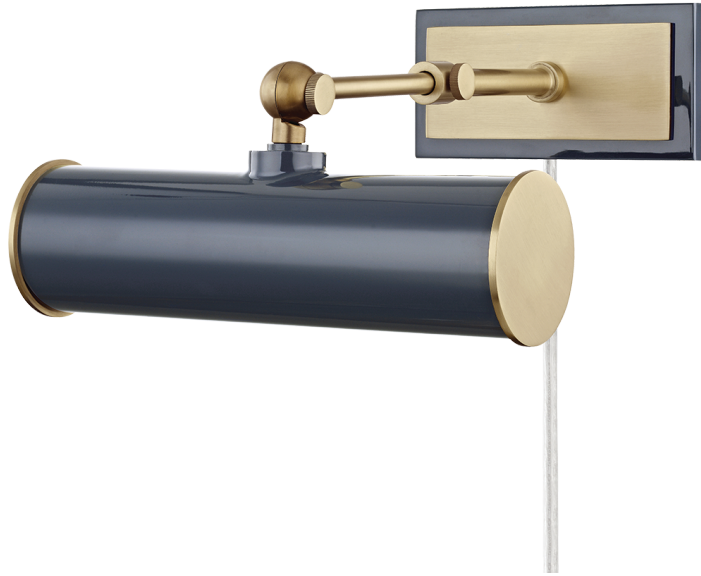

HOLLY

HL263201-AGB/NVY

FINISHES

AGED BRASS w/ NAVY

DIMENSIONS / SPECS

Height: 4.75"
Width/Diameter: 8.25"
Product Weight: 3lb
Extension: 11.75"
Top to Center: 1.5"
Canopy/Backplate Shape: Rectangle
Sloped Ceiling Compatible: No
Living Finish: No
Uplight Only: No

Shade 1: Steel
Shade 1 Finish: Glossy
Shade 1 Top Length: 8.25"
Shade 1 Top Width: 2.5"
Shade 1 Bottom L/W: 8.25" / 2.5"
Shade 1 Height: 2.5"

ELECTRICAL

Bulb 1
Bulb Included: No
Socket: E26 Medium Base
Bulb Type: T10-5.5
Max Wattage: 25
Bulb Quantity: 1
Switch Type: 8' SPT cord with On/Off on Plug
Gem Box Required (2"x3"): Yes
Dark Sky: No

SHIPPING

Carton 1: 11" x 10" x 7"
Carton 1 Weight: 4lb
Shipping Method: Ground
Country of Origin: CN