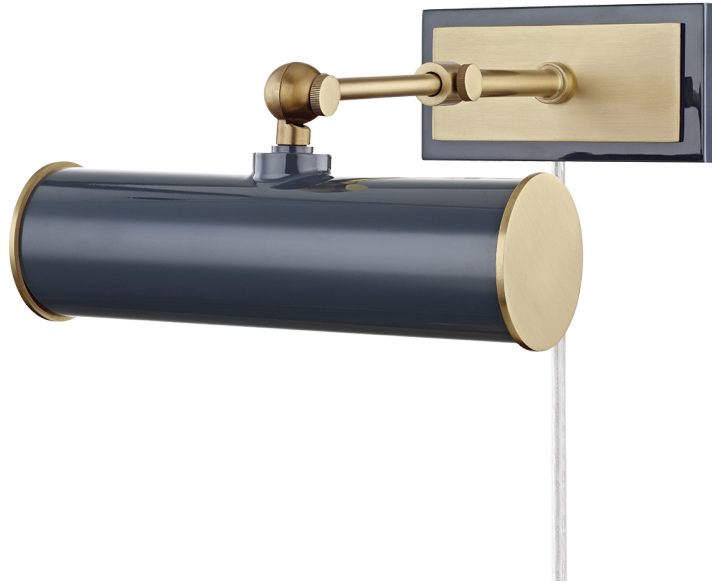

HOLLY

HL263201-AGB/NVY

FINISHES

AGED BRASS w/ NAVY

DIMENSIONS

Height: 4.75"

Width/Diameter: 8.25"

Product Weight: 3lb

Extension: 11.75"

Top to Center: 1.5"

Canopy/Backplate Shape: Rectangle

Sloped Ceiling Compatible: No

Living Finish: No

Uplight Only: No

Shade

Shade 1: Steel

Shade 1 Finish: Glossy

Shade 1 Top Length: 8.25"

Shade 1 Top Width: 2.5"

Shade 1 Bottom L/W: 8.25" / 2.5"

Shade 1 Height: 2.5"

ELECTRICAL

Bulb 1

Bulb Included: No

Socket: E26 Medium Base

Bulb Type: T10-5.5

Max Wattage: 25

Bulb Quantity: 1

Switch Type: 8' SPT cord with On/Off on Plug

Gem Box Required (2"x3"): Yes

Dark Sky: No

SHIPPING