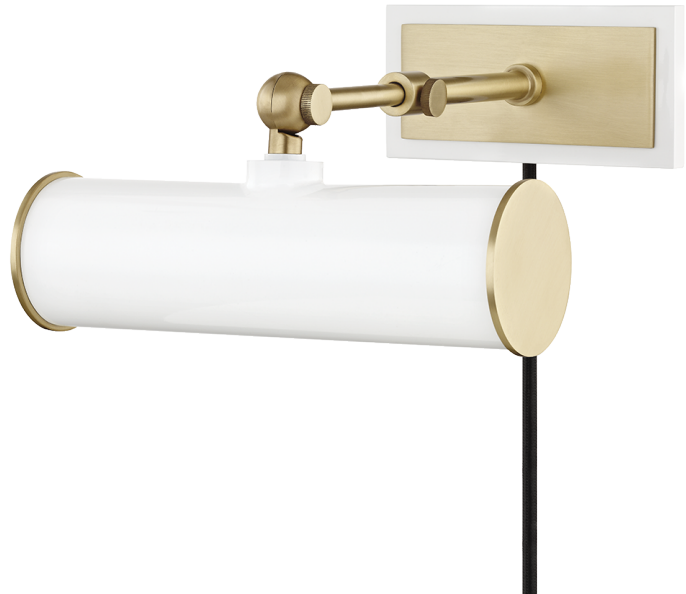

HOLLY

HL263201-AGB/WH

FINISHES

AGED BRASS (AGB)

Aged Brass/navy (AGB/NVY)

Aged Brass/soft Off White (AGB/WH)

AGED BRASS/OLD BRONZE (AOB)

DIMENSIONS

Height: 4.75"

Width/Diameter: 8.25"

Canopy/Backplate: 0"

Hanging Type:

Product Weight: 3lb

GLASS

Attachment: Screw

Glass 1: Steel

Glass 2:

LAMPING

Bulb 1

Bulb Included: No

Socket: E26 Medium Base

Bulb: T10-5.5 • 1 • 25 Watt Max

Voltage: 120 VAC

UL Rating: UL Damp