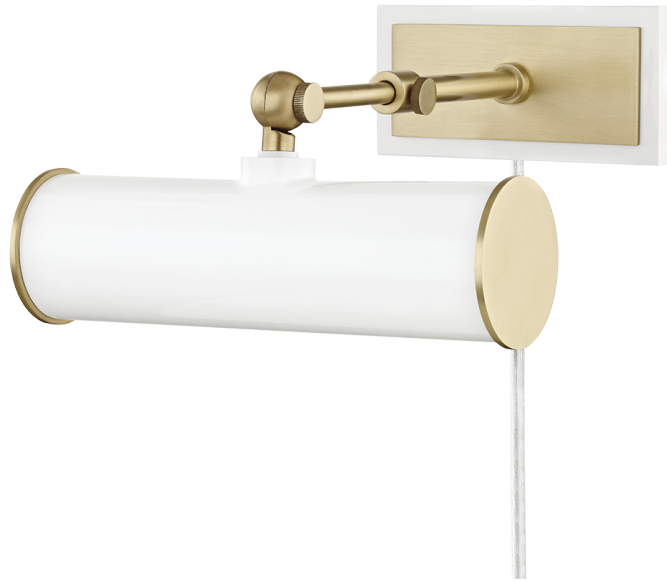

# HOLLY

HL263201-AGB/WH

---

## FINISHES

---

AGED BRASS w/ WHITE

## DIMENSIONS

---

Height: 4.75"

Width/Diameter: 8.25"

Product Weight: 3lb

Extension: 11.75"

Top to Center: 1.5"

Canopy/Backplate Shape: Rectangle

## Shade

---

Shade 1: Steel

Shade 1 Finish: Glossy

Shade 1 Top Length: 8.25"

Shade 1 Top Width: 2.5"

Shade 1 Bottom L/W: 8.25" / 2.5"

Shade 1 Height: 2.5"