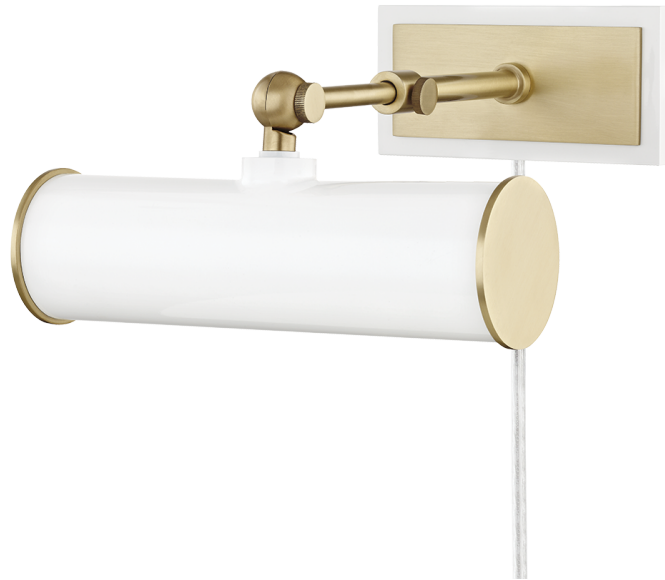

# HOLLY

HL263201-AGB/WH

---

## FINISHES

---

AGED BRASS w/ WHITE

## DIMENSIONS

---

Height: 4.75"

Width/Diameter: 8.25"

Product Weight: 3lb

Extension: 11.75"

Top to Center: 1.5"

Canopy/Backplate Shape: Rectangle

## Shade

---

Shade 1: Steel

Shade 1 Finish: Glossy

Shade 1 Top Length: 8.25"

Shade 1 Top Width: 2.5"

Shade 1 Bottom L/W: 8.25" / 2.5"

Shade 1 Height: 2.5"