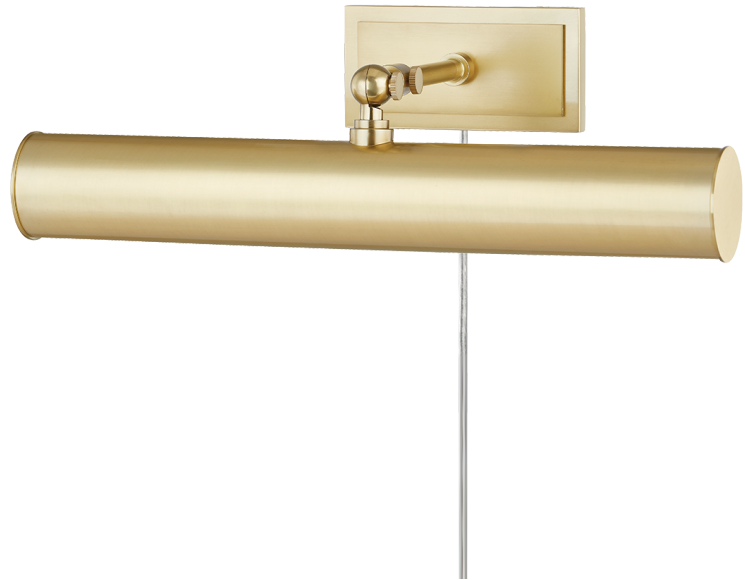

HOLLY

HL263202-AGB

FINISHES

AGED BRASS

DIMENSIONS / SPECS

Height: 4.75"
Width/Diameter: 16.25"
Canopy/Backplate: 6"
Product Weight: 3.96lb
Extension: 11.75"
Top to Center: 1.5"
Canopy/Backplate Shape: Rectangle
Sloped Ceiling Compatible: No
Living Finish: No
Uplight Only: No

Shade 1: Steel
Shade 1 Top Length: 16.25"
Shade 1 Top Width: 2.5"
Shade 1 Bottom L/W: 16.25" / 2.5"
Shade 1 Height: 2.5"

ELECTRICAL

Bulb 1
Bulb Included: No
Socket: E26 Medium Base
Bulb Type: T10-5.5
Max Wattage: 25
Bulb Quantity: 2
Gem Box Required (2"x3"): Yes
Dark Sky: No

SHIPPING

Carton 1: 19" x 10" x 7"
Carton 1 Weight: 5lb
Shipping Method: Ground
Country of Origin: CN