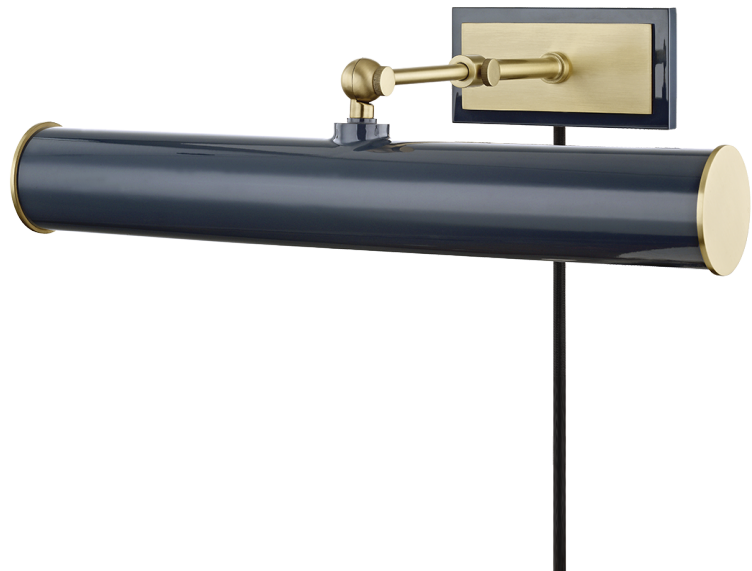

HOLLY

HL263202-AGB/NVY

FINISHES

AGED BRASS (AGB)

Aged Brass/navy (AGB/NVY)

Aged Brass/soft Off White (AGB/WH)

AGED BRASS/OLD BRONZE (AOB)

DIMENSIONS

Height: 4.75"

Width/Diameter: 16.25"

Canopy/Backplate: 0"

Hanging Type:

Product Weight: 4lb

GLASS

Attachment: Screw

Glass 1: Steel

Glass 2:

LAMPING

Bulb 1

Bulb Included: No

Socket: E26 Medium Base

Bulb: T10-5.5 • 2 • 25 Watt Max

Voltage: 120 VAC

UL Rating: UL Damp