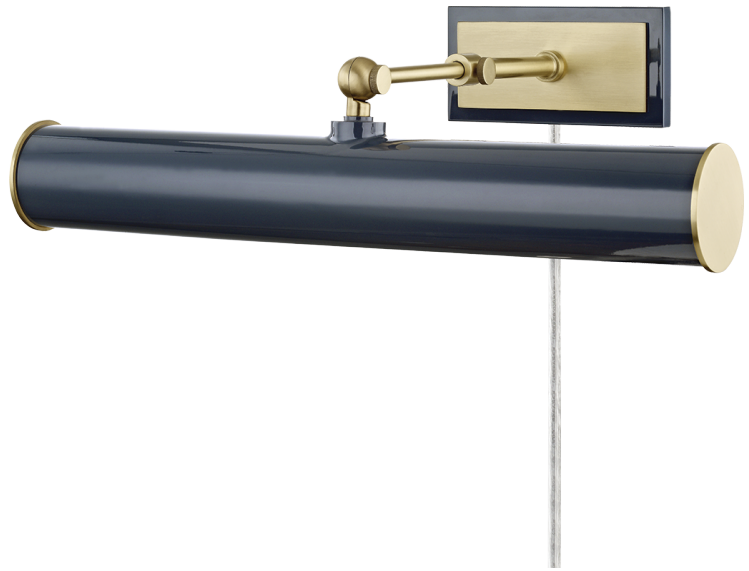

HOLLY

HL263202-AGB/NVY

FINISHES

AGED BRASS w/ NAVY

DIMENSIONS

Height: 4.75"

Width/Diameter: 16.25"

Product Weight: 4lb

Extension: 11.75"

Top to Center: 1.5"

Canopy/Backplate Shape: Rectangle

Sloped Ceiling Compatible: No

Living Finish: No

Uplight Only: No

Shade

Shade 1: Steel

Shade 1 Finish: Glossy

Shade 1 Top Length: 16.25"

Shade 1 Top Width: 2.25"

Shade 1 Bottom L/W: 16.25" / 2.25"

Shade 1 Height: 2.25"

ELECTRICAL

Bulb 1

Bulb Included: No

Socket: E26 Medium Base

Bulb Type: T10-5.5

Max Wattage: 25

Bulb Quantity: 2

Switch Type: 8' SPT cord with On/Off on Plug

Gem Box Required (2"x3"): No

Dark Sky: No

SHIPPING