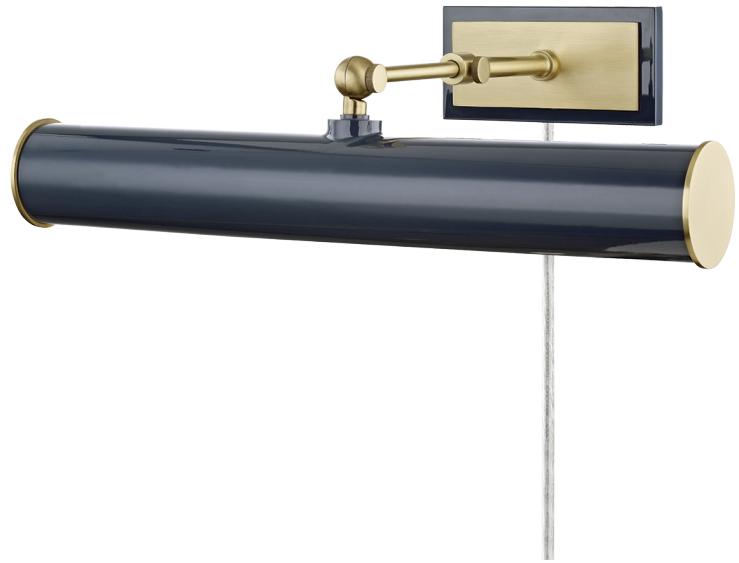

HOLLY

HL263202-AGB/NVY

FINISHES

AGED BRASS w/ NAVY

DIMENSIONS / SPECS

Height: 4.75"

Width/Diameter: 16.25"

Product Weight: 4lb

Extension: 11.75"

Top to Center: 1.5"

Canopy/Backplate Shape: Rectangle

Sloped Ceiling Compatible: No

Living Finish: No

Uplight Only: No

Shade 1: Steel

Shade 1 Finish: Glossy

Shade 1 Top Length: 16.25"

Shade 1 Top Width: 2.25"

Shade 1 Bottom L/W: 16.25" / 2.25"

Shade 1 Height: 2.25"

ELECTRICAL

Bulb 1

Bulb Included: No

Socket: E26 Medium Base

Bulb Type: T10-5.5

Max Wattage: 25

Bulb Quantity: 2

Switch Type: 8' SPT cord with On/Off on Plug

Gem Box Required (2"x3"): No

Dark Sky: No

SHIPPING

Carton 1: 19" x 10" x 8"

Carton 1 Weight: 5lb

Shipping Method: Ground

Country of Origin: CN