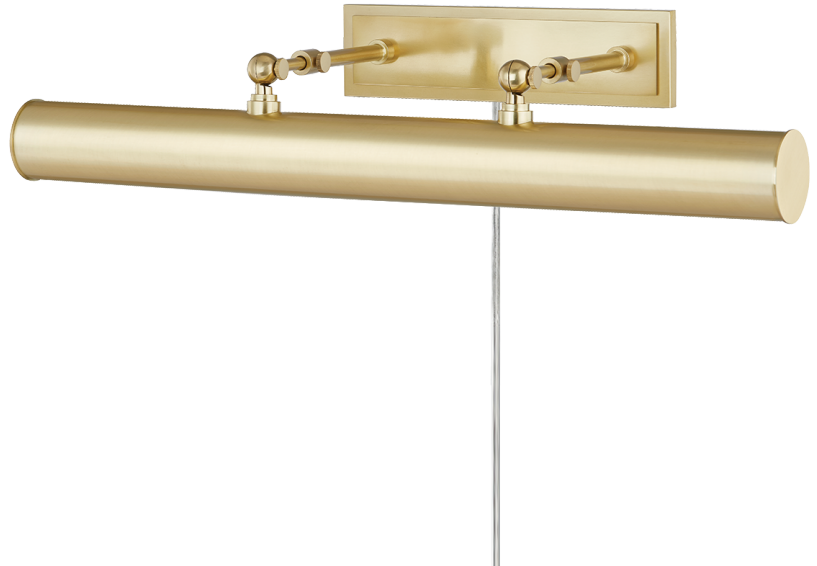

# HOLLY

HL263203-AGB

---

## FINISHES

---

AGED BRASS (AGB)

Aged Brass/navy (AGB/NVY)

Aged Brass/soft Off White (AGB/WH)

AGED BRASS/OLD BRONZE (AOB)

## DIMENSIONS

---

Height: 4.75"

Width/Diameter: 24.25"

Canopy/Backplate: 0"

Hanging Type:

Product Weight: 5.06lb

## GLASS

---

Attachment:

Glass 1: Steel

Glass 2: