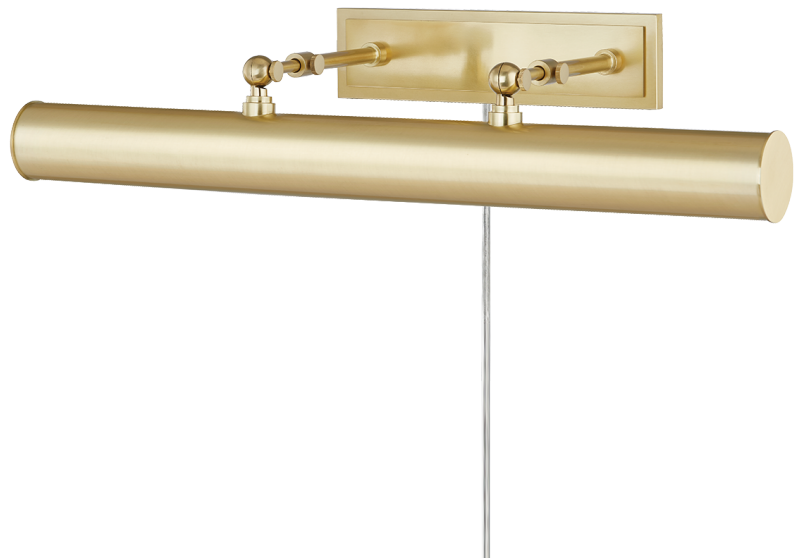

HOLLY

HL263203-AGB

FINISHES

AGED BRASS

DIMENSIONS / SPECS

Height: 4.75"
Width/Diameter: 24.25"
Product Weight: 5.06lb
Extension: 11.75"
Top to Center: 1.5"
Canopy/Backplate Shape: Rectangle
Sloped Ceiling Compatible: No
Living Finish: No
Uplight Only: No

Shade 1: **Steel**
Shade 1 Top Length: 24.25"
Shade 1 Top Width: 2.5"
Shade 1 Bottom L/W: 24.25" / 2.5"
Shade 1 Height: 2.5"

ELECTRICAL

Bulb 1
Bulb Included: No
Socket: E26 Medium Base
Bulb Type: T10-5.5
Max Wattage: 25
Bulb Quantity: 3
Switch Type: 8' SPT cord with On/Off on Plug
Gem Box Required (2"x3"): Yes
Dark Sky: No