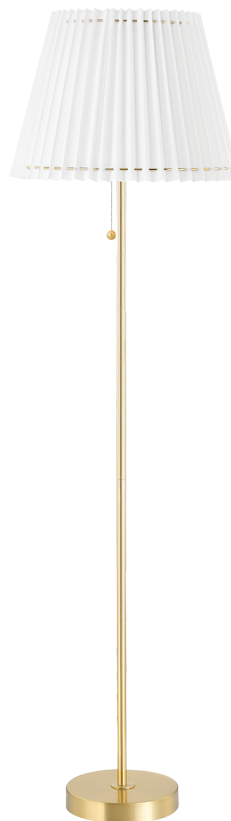

DEMI

HL476401-AGB

FINISHES

AGED BRASS

DIMENSIONS / SPECS

Height: 62"

Width/Diameter: 18"

Canopy/Backplate: 9"

Product Weight: 11lb

Canopy/Backplate Shape: Round

Sloped Ceiling Compatible: No

Living Finish: No

Uplight Only: No

Shade 1: Linen

Shade 1 Top Width: 11.5"

Shade 1 Bottom L/W: 0" / 18"

Shade 1 Height: 12.5"

Replacement Glass Item #(s): SHD-HL476401

ELECTRICAL

Bulb 1

Bulb Included: No

Socket: E26 Medium Base

Bulb Type: A19

Max Wattage: 15

Bulb Quantity: 1

Switch Type: Pull Chain on Socket with Plug

Gem Box Required (2"x3"): No

Dark Sky: No

SHIPPING

Carton 1: 34" x 21" x 21"

Carton 1 Weight: 17lb

Shipping Method: Ground

Country of Origin: CN