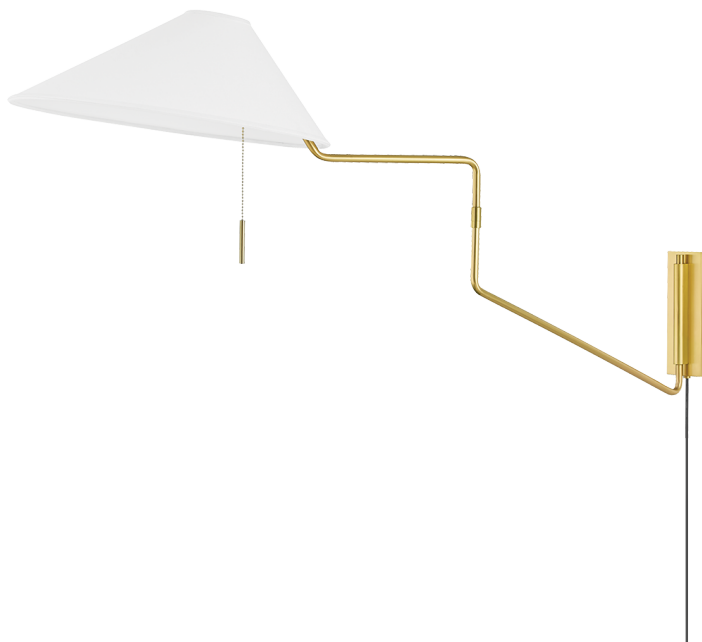

AISA

HL647201-AGB

Aisa is classic mid-century style made modern. The white linen, shell-shaped shades are angled to direct light where it's needed most. Details like the pull chain, angled arm of the wall sconce and decorative sphere at the top of the floor lamp take these portable pieces to the next level.

FINISHES

AGED BRASS

DIMENSIONS / SPECS

Height: 22"

Width/Diameter: 11.75"

Product Weight: 4.75lb

Extension: 47.75"

Top to Center: 16.75"

Canopy/Backplate Shape: Rectangle

Sloped Ceiling Compatible: No

Living Finish: No

Uplight Only: Yes

Min Extension: 13.5"

Max Extension: 47.75"

Shade 1: Linen

Shade 1 Finish: White

Shade 1 Top Length: 3.5"

Shade 1 Top Width: 3.5"

Shade 1 Bottom L/W: 17.75" / 11.75"

Shade 1 Height: 6.25"

Replacement Glass Item #(s): SHD-HL647201

ELECTRICAL

Bulb 1

Bulb Included: No

Socket: E26 Medium Base

Bulb Type: G25

Max Wattage: 60

Bulb Quantity: 1

Switch Type: ON/OFF SWITCH ON CORD

Gem Box Required (2"x3"): Yes

Dark Sky: No

SHIPPING

Carton 1: 25" x 22" x 9"

Carton 1 Weight: 6lb

Shipping Method: Ground

Country of Origin: CN