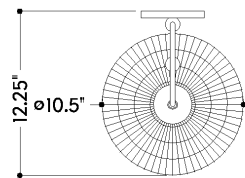

SANG

HL682201-AGB

Sang is jewelry-inspired lighting at its finest. Ornamental spheres give the geometric, clean silhouette a decorative flourish. Finished in Aged Brass or Old Bronze with a white linen shade, Sang recalls a bold drop-earring. Available as a pendant, plug-in wall sconce, or floor lamp, there's a Sang to accessorize every room. Part of our Dabito x Mitzi Tastemakers collection.

FINISHES

AGED BRASS

Coastal Suitable Finish (EPM): No

DIMENSIONS

Height: 23.25"

Width/Diameter: 10.5"

Canopy/Backplate: 4.75"

Product Weight: 3lb

Extension: 12.25"

Canopy/Backplate Shape: Round

Sloped Ceiling Compatible: No

Living Finish: No

Uplight Only: No

Shade

Shade 1: Linen

Shade 1 Top Width: 3.25"

Shade 1 Bottom L/W: 0" / 10.5"

Shade 1 Height: 5"

ELECTRICAL

Bulb 1

Bulb Included: No

Socket: E26 Medium Base

Bulb Type: G40

Max Wattage: 60

Bulb Quantity: 1

Bulb Included: No

Switch Type: 8' SPT-2 Fabric Cord

Gem Box Required (2"x3"): No

Dark Sky: No

SHIPPING

Carton 1: 26" x 14" x 7"

Carton 1 Weight: 5lb

Shipping Method: Ground

Country of Origin: VN

TOP