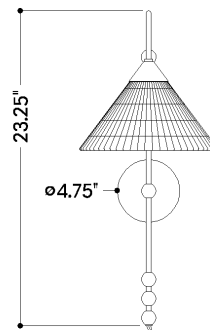

SANG

HL682201-AGB

Sang is jewelry-inspired lighting at its finest. Ornamental spheres give the geometric, clean silhouette a decorative flourish. Finished in Aged Brass or Old Bronze with a white linen shade, Sang recalls a bold drop-earring. Available as a pendant, plug-in wall sconce, or floor lamp, there's a Sang to accessorize every room. Part of our Dabito x Mitzi Tastemakers collection.

FINISHES

AGED BRASS

Coastal Suitable Finish (EPM): No

DIMENSIONS

Height: 23.25"

Width/Diameter: 10.5"

Canopy/Backplate: 4.75"

Product Weight: 3lb

Extension: 12.25"

Canopy/Backplate Shape: Round

Sloped Ceiling Compatible: No

Living Finish: No

Uplight Only: No

Shade

Shade 1: Linen

Shade 1 Top Width: 3.25"

Shade 1 Bottom L/W: 0" / 10.5"

Shade 1 Height: 5"

ELECTRICAL

Bulb 1

Bulb Included: No

Socket: E26 Medium Base

Bulb Type: G40

Max Wattage: 60

Bulb Quantity: 1

Bulb Included: No

Switch Type: 8' SPT-2 Fabric Cord

Gem Box Required (2"x3"): No

Dark Sky: No

SHIPPING

Carton 1: 26" x 14" x 7"

Carton 1 Weight: 5lb

Shipping Method: Ground

Country of Origin: VN

TOP

FRONT