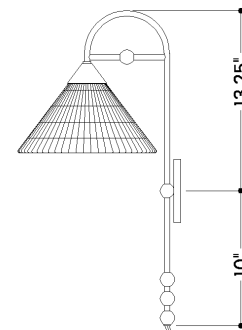

FINISHES

AGED BRASS

Coastal Suitable Finish (EPM): No

DIMENSIONS

Height: 23.25"

Width/Diameter: 10.5"

Canopy/Backplate: 4.75"

Product Weight: 3lb

Shade 1 Bottom L/W: 0" / 10.5"

Shade 1 Height: 5"

ELECTRICAL

Bulb 1

Bulb Included: No

Socket: E26 Medium Base

Bulb Type: G40

Max Wattage: 60

Bulb Quantity: 1

Bulb Included: No

Switch Type: 8' SPT-2 Fabric Cord

Gem Box Required (2"x3"): No

Dark Sky: No

SHIPPING

Carton 1: 26" x 14" x 7"

Carton 1 Weight: 5lb

Shipping Method: Ground

Country of Origin: VN

TOP

FRONT

SIDE