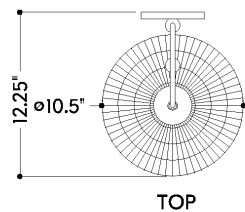

FINISHES

AGED BRASS

DIMENSIONS

Height: 23.25"
Width/Diameter: 10.5"
Canopy/Backplate: 4.75"
Product Weight: 3lb
Extension: 12.25"
Canopy/Backplate Shape: Round
Sloped Ceiling Compatible: No
Living Finish: No
Uplight Only: No

Shade

Shade 1: Linen
Shade 1 Top Width: 3.25"
Shade 1 Bottom L/W: 0" / 10.5"
Shade 1 Height: 5"

ELECTRICAL

Bulb 1

Bulb Included: No
Socket: E26 Medium Base
Bulb Type: G40
Max Wattage: 60
Bulb Quantity: 1
Switch Type: 8' SPT-2 Fabric Cord
Gem Box Required (2"x3"): No
Dark Sky: No

SHIPPING

Carton 1: 26" x 14" x 7"
Carton 1 Weight: 5lb
Shipping Method: Ground
Country of Origin: VN

TOP

FRONT

SIDE