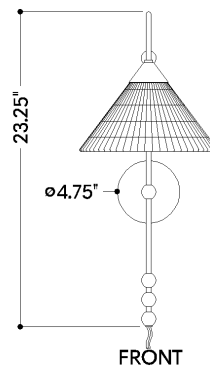

FINISHES

AGED BRASS

DIMENSIONS

Height: 23.25"
Width/Diameter: 10.5"
Canopy/Backplate: 4.75"
Product Weight: 3lb
Extension: 12.25"
Canopy/Backplate Shape: Round
Sloped Ceiling Compatible: No
Living Finish: No
Uplight Only: No

Shade

Shade 1: Linen
Shade 1 Top Width: 3.25"
Shade 1 Bottom L/W: 0" / 10.5"
Shade 1 Height: 5"

ELECTRICAL

Bulb 1

Bulb Included: No
Socket: E26 Medium Base
Bulb Type: G40
Max Wattage: 60
Bulb Quantity: 1
Switch Type: 8' SPT-2 Fabric Cord
Gem Box Required (2"x3"): No
Dark Sky: No

SHIPPING

Carton 1: 26" x 14" x 7"
Carton 1 Weight: 5lb
Shipping Method: Ground
Country of Origin: VN

TOP

FRONT

SIDE