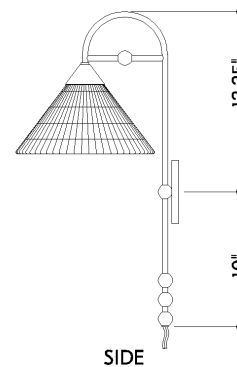

FINISHES

AGED BRASS

DIMENSIONS

Height: 23.25"
Width/Diameter: 10.5"
Canopy/Backplate: 4.75"
Product Weight: 3lb
Extension: 12.25"
Canopy/Backplate Shape: Round
Sloped Ceiling Compatible: No
Living Finish: No
Uplight Only: No

Shade

Shade 1: Linen
Shade 1 Top Width: 3.25"
Shade 1 Bottom L/W: 0" / 10.5"
Shade 1 Height: 5"

ELECTRICAL

Bulb 1

Bulb Included: No
Socket: E26 Medium Base
Bulb Type: G40
Max Wattage: 60
Bulb Quantity: 1
Switch Type: 8' SPT-2 Fabric Cord
Gem Box Required (2"x3"): No
Dark Sky: No

SHIPPING

Carton 1: 26" x 14" x 7"
Carton 1 Weight: 5lb
Shipping Method: Ground
Country of Origin: VN

TOP

FRONT

SIDE