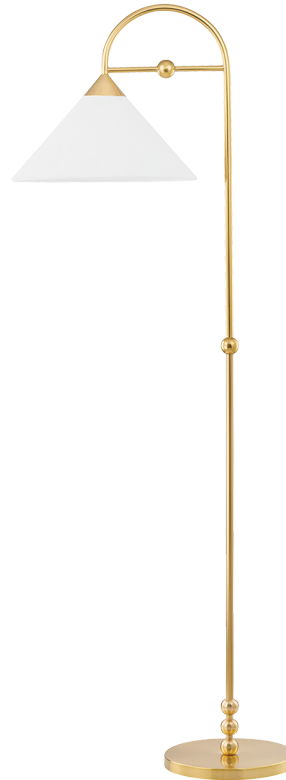

SANG

HL682401-AGB

Sang is jewelry-inspired lighting at its finest. Ornamental spheres give the geometric, clean silhouette a decorative flourish. Finished in Aged Brass or Old Bronze with a white linen shade, Sang recalls a bold drop-earring. Available as a pendant, plug-in wall sconce, or floor lamp, there's a Sang to accessorize every room. Part of our Dabito x Mitzi Tastemakers collection.

FINISHES

AGED BRASS (AGB)
OLD BRONZE (OB)

DIMENSIONS

Height: 64.5"

Width/Diameter: 15"

Canopy/Backplate: 11"

Hanging Type:

Product Weight: 11lb

GLASS

Attachment:

Glass 1: Linen

Glass 2:

LAMPING

Bulb 1

Bulb Included: No

Socket: E26 Medium Base