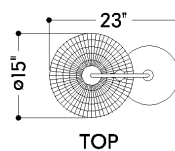

SANG

HL682401-OB

Sang is jewelry-inspired lighting at its finest. Ornamental spheres give the geometric, clean silhouette a decorative flourish. Finished in Aged Brass or Old Bronze with a white linen shade, Sang recalls a bold drop-earring. Available as a pendant, plug-in wall sconce, or floor lamp, there's a Sang to accessorize every room. Part of our Dabito x Mitzi Tastemakers collection.

FINISHES

OLD BRONZE

DIMENSIONS / SPECS

Height: 64"
Width/Diameter: 15"
Length: 23"
Canopy/Backplate: 11"
Product Weight: 26.4lb
Canopy/Backplate Shape: Round
Sloped Ceiling Compatible: No
Living Finish: No
Uplight Only: Yes

Shade 1: Linen
Shade 1 Finish: White
Shade 1 Top Width: 3.5"
Shade 1 Bottom L/W: 0" / 15"
Shade 1 Height: 7"

ELECTRICAL

Bulb 1

Bulb Included: No
Socket: E26 Medium Base
Bulb Type: G40
Max Wattage: 25
Bulb Quantity: 1
Cord Type: SPT-2 BLACK FABRIC
Switch Type: ON/OFF STOMP SWITCH
Gem Box Required (2"x3"): No
Dark Sky: No

SHIPPING

Carton 1: 42" x 21" x 18"
Carton 1 Weight: 42lb
Shipping Method: Ground
Country of Origin: VN