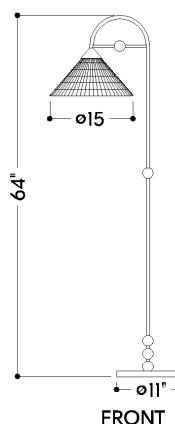

FINISHES

OLD BRONZE

DIMENSIONS / SPECS

Height: 64"
Width/Diameter: 15"
Length: 23"
Canopy/Backplate: 11"
Product Weight: 26.4lb
Canopy/Backplate Shape: Round
Sloped Ceiling Compatible: No
Living Finish: No
Uplight Only: Yes

Shade 1: Linen
Shade 1 Finish: White
Shade 1 Top Width: 3.5"
Shade 1 Bottom L/W: 0" / 15"
Shade 1 Height: 7"

ELECTRICAL

Bulb 1

Bulb Included: No
Socket: E26 Medium Base
Bulb Type: G40
Max Wattage: 25
Bulb Quantity: 1
Cord Type: SPT-2 BLACK FABRIC
Switch Type: ON/OFF STOMP SWITCH
Gem Box Required (2"x3"): No
Dark Sky: No

SHIPPING

Carton 1: 42" x 21" x 18"
Carton 1 Weight: 42lb
Shipping Method: Ground
Country of Origin: VN

TOP

FRONT