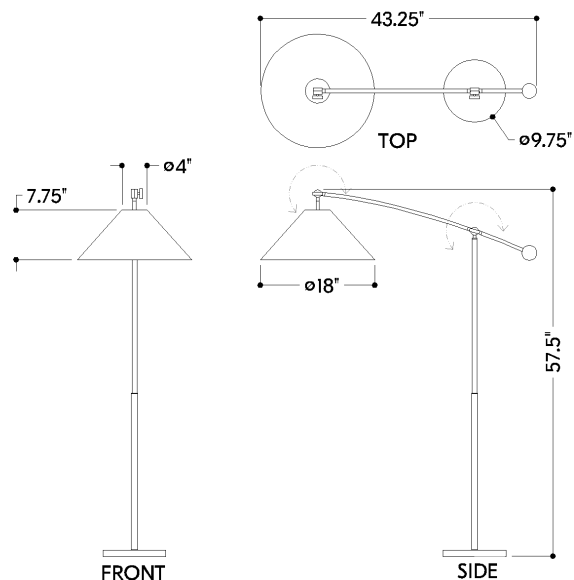

BIRDIE

HL696401-AGB

Birdie's design is beautifully balanced with thoughtful asymmetries. A small metal sphere on one end of the elongated arm offsets the white linen shade on the other. Playing with both height and angles, the pivoting arm supports a large range of motion, allowing you to direct light where needed. Birdie is available as a floor lamp or chandelier. Part of our Tali Roth x Mitzi Tastemakers collection.

FINISHES

! New Finish

DIMENSIONS / SPECS

Height: 57.5"
Width/Diameter: 18"
Length: 43.25"
Canopy/Backplate: 9.75"
Product Weight: 14.33lb
Canopy/Backplate Shape: Round
Sloped Ceiling Compatible: No
Living Finish: No
Uplight Only: Yes

Shade 1: Linen
Shade 1 Finish: White
Shade 1 Top Width: 4"
Shade 1 Bottom L/W: 0" / 18"
Shade 1 Height: 7.75"

ELECTRICAL

Bulb 1

Bulb Included: No
Socket: E26 Medium Base
Bulb Type: A19
Max Wattage: 15
Bulb Quantity: 1
Cord Type: SPT-2 BLACK FABRIC
Switch Type: ON/OFF STOMP SWITCH
Gem Box Required (2"x3"): No
Dark Sky: No

SHIPPING

Carton 1: 35" x 32" x 11"
Carton 1 Weight: 21lb
Shipping Method: Ground
Country of Origin: CN

HUDSON VALLEY
LIGHTING GROUP