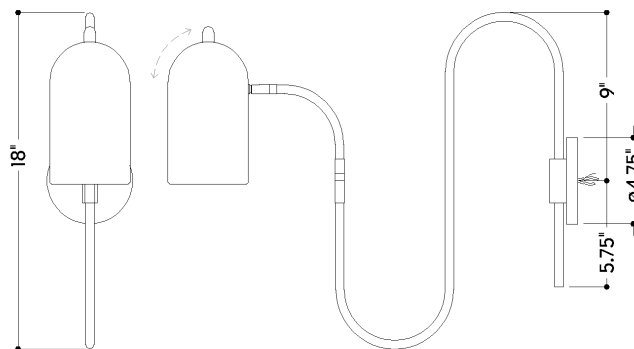

FINISHES

AGED BRASS

DIMENSIONS / SPECS

Height: 18"
Width/Diameter: 4.75"
Canopy/Backplate: 4.75"
Product Weight: 5.51lb
Extension: 22"
Top to Center: 9"
Canopy/Backplate Shape: Round
Sloped Ceiling Compatible: No
Living Finish: No
Uplight Only: No
Min Extension: 4.5"
Max Extension: 22"

Shade 1: **Steel**
Shade 1 Bottom L/W: 0" / 4.25"
Shade 1 Height: 7.75"

ELECTRICAL

Bulb 1

Bulb Included: No
Socket: E26 Medium Base
Bulb Type: A19
Max Wattage: 15
Bulb Quantity: 1
Gem Box Required (2"x3"): No
Dark Sky: No

SHIPPING

Carton 1: 27" x 20" x 9"
Carton 1 Weight: 8lb
Shipping Method: Ground
Country of Origin: CN

TOP

SIDE

FRONT