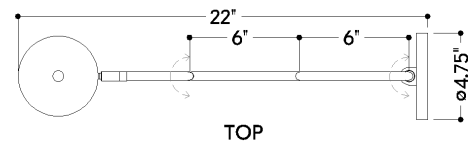

ROME

HL781101-AGB

Playful and trend-forward, this plug-in sconce makes for a handy bedside or desk companion. A sleek shade is supported by a curvilinear Aged Brass stem and capped with a matching brass finial. With high usability and style, it adds a pop of interest to any interior space. Part of THELIFESTYLEDCO® collection.

FINISHES

AGED BRASS

DIMENSIONS / SPECS

Height: 18"
Width/Diameter: 4.75"
Canopy/Backplate: 4.75"
Product Weight: 5.51lb
Extension: 22"
Top to Center: 9"
Canopy/Backplate Shape: Round
Sloped Ceiling Compatible: No
Living Finish: No
Uplight Only: No
Min Extension: 4.5"
Max Extension: 22"

Shade 1: **Steel**
Shade 1 Bottom L/W: 0" / 4.25"
Shade 1 Height: 7.75"

ELECTRICAL

Bulb 1

Bulb Included: No
Socket: E26 Medium Base
Bulb Type: A19
Max Wattage: 15
Bulb Quantity: 1
Gem Box Required (2"x3"): No
Dark Sky: No

SHIPPING

Carton 1: 27" x 20" x 9"
Carton 1 Weight: 8lb
Shipping Method: Ground
Country of Origin: CN