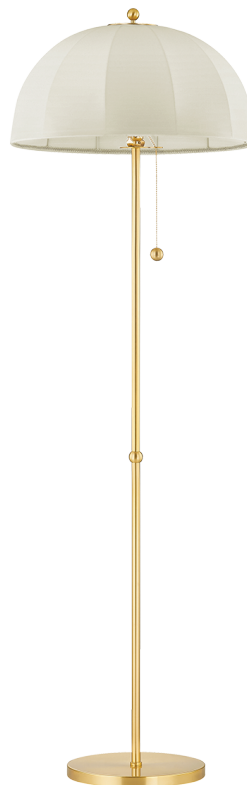

MESHELLE

HL816401-AGB

Inspired by mid-century Danish design, Meshelle features a whimsical umbrella shape. Light flows both through the shade and softly glows around it. Aged Brass accents on the finials, chain detailing, and the floor lamp's pull chain, add a sophisticated touch to this usable fixture. Part of our Home Ec. x Mitzi Tastemakers collection.

FINISHES

AGED BRASS

DIMENSIONS / SPECS

Height: 64.25"
Width/Diameter: 20.25"
Canopy/Backplate: 11.75"
Product Weight: 13.2lb
Canopy/Backplate Shape: Round
Sloped Ceiling Compatible: No
Living Finish: No
Uplight Only: No

Shade 1: Linen
Shade 1 Finish: Natural
Shade 1 Top Width: 4"
Shade 1 Bottom L/W: 0" / 20.25"
Shade 1 Height: 10"

ELECTRICAL

Bulb 1
Bulb Included: No
Socket: E26 Medium Base
Bulb Type: A21
Max Wattage: 75
Bulb Quantity: 1
Switch Type: ON/OFF PULL CHAIN
Gem Box Required (2"x3"): No
Dark Sky: No