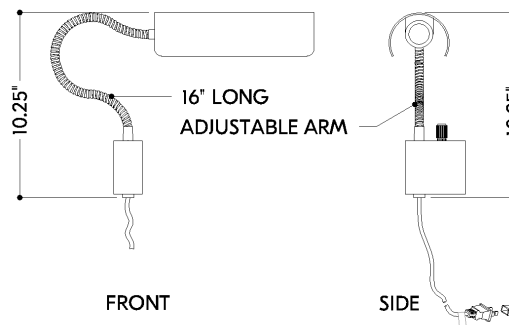

FINISHES

AGED BRASS w/ SOFT WHITE

Coastal Suitable Finish (EPM): No

DIMENSIONS

Height: 10.25"

Width/Diameter: 3.25"

Canopy/Backplate: 1.5"

Product Weight: 2.38lb

Extension: 14.75"

Top to Center: 8.5"

Canopy/Backplate Shape: Rectangle

Sloped Ceiling Compatible: No

Living Finish: No

Uplight Only: No

Shade

ELECTRICAL

Gem Box Required (2"x3"): No

Dark Sky: No

SHIPPING

Carton 1: 18" x 14" x 8"

Carton 1 Weight: 4lb

Shipping Method: Ground

Country of Origin: CN

TOP