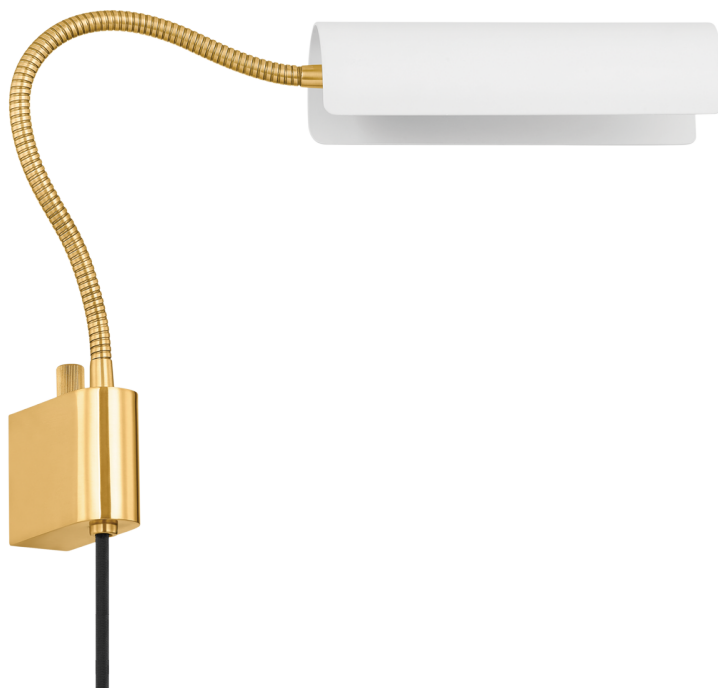

CASSANDRA

HL842101-AGB/SWH

Cassandra combines a flexible gooseneck with a pared down design to provide maximal ease with minimal distractions. The adjustable arm allows you to position the slender Soft White shade as needed. An Aged Brass finish on the tube provides a classic sense of warmth and style that melds with modern interiors.

FINISHES

AGED BRASS w/ SOFT WHITE

Coastal Suitable Finish (EPM): No

DIMENSIONS

Height: 10.25"

Width/Diameter: 3.25"

Canopy/Backplate: 1.5"

Product Weight: 2.38lb

Extension: 14.75"

Top to Center: 8.5"

Canopy/Backplate Shape: Rectangle

Sloped Ceiling Compatible: No

Living Finish: No

Uplight Only: No

Shade

ELECTRICAL

Bulb 1

Bulb Included: No

Socket: E26 Medium Base

Bulb Type: T10-5.5

Max Wattage: 15

Bulb Quantity: 1

Bulb Included: No

Switch Type: Full Range Dimmer

Gem Box Required (2"x3"): No

Dark Sky: No

SHIPPING

Carton 1: 18" x 14" x 8"

Carton 1 Weight: 4lb

Shipping Method: Ground

Country of Origin: CN

TOP