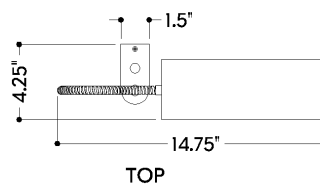

FINISHES

AGED BRASS w/ SOFT WHITE

Coastal Suitable Finish (EPM): No

DIMENSIONS

Height: 10.25"

Width/Diameter: 3.25"

Canopy/Backplate: 1.5"

Product Weight: 2.38lb

Extension: 14.75"

Top to Center: 8.5"

Canopy/Backplate Shape: Rectangle

Sloped Ceiling Compatible: No

Living Finish: No

Uplight Only: No

Shade

ELECTRICAL

Gem Box Required (2"x3"): No

Dark Sky: No

SHIPPING

Carton 1: 18" x 14" x 8"

Carton 1 Weight: 4lb

Shipping Method: Ground

Country of Origin: CN

TOP