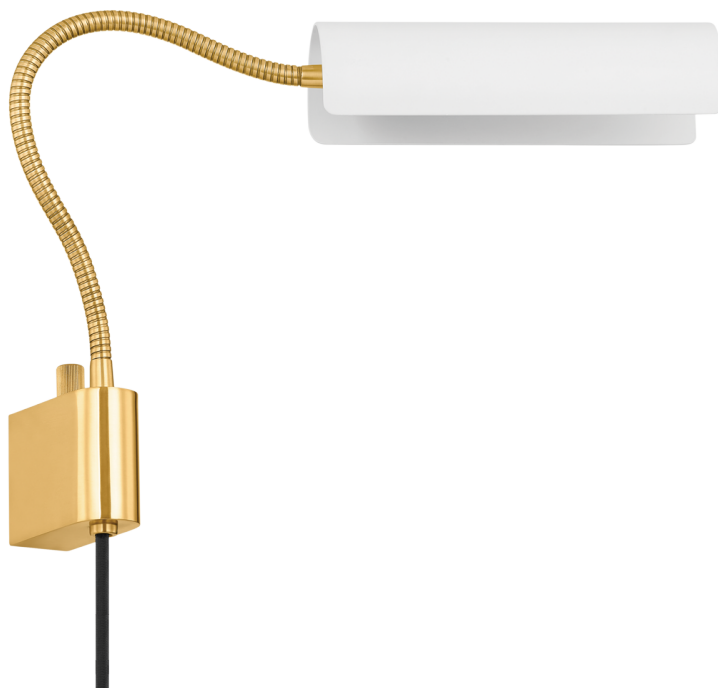

CASSANDRA

HL842101-AGB/SWH

Cassandra combines a flexible gooseneck with a pared down design to provide maximal ease with minimal distractions. The adjustable arm allows you to position the slender Soft White shade as needed. An Aged Brass finish on the tube provides a classic sense of warmth and style that melds with modern interiors.

FINISHES

AGED BRASS w/ SOFT WHITE

DIMENSIONS

Height: 10.25"

Width/Diameter: 3.25"

Canopy/Backplate: 1.5"

Product Weight: 2.38lb

Extension: 14.75"

Top to Center: 8.5"

Canopy/Backplate Shape: Rectangle

Sloped Ceiling Compatible: No

Living Finish: No

Uplight Only: No

Shade

ELECTRICAL

Bulb 1

Bulb Included: No

Socket: E26 Medium Base

Bulb Type: T10-5.5

Max Wattage: 15

Bulb Quantity: 1

Switch Type: Full Range Dimmer

Gem Box Required (2"x3"): No

Dark Sky: No

SHIPPING

Carton 1: 18" x 14" x 8"

Carton 1 Weight: 4lb

Shipping Method: Ground

Country of Origin: CN

TOP