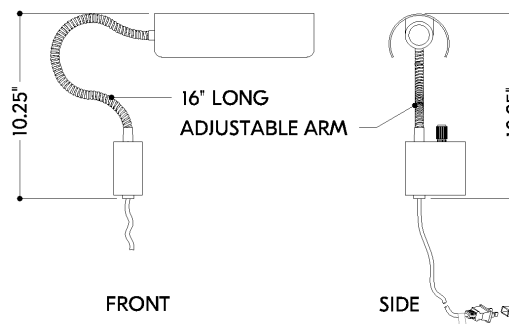

FINISHES

AGED BRASS w/ SOFT WHITE

DIMENSIONS

Height: 10.25"

Width/Diameter: 3.25"

Canopy/Backplate: 1.5"

Product Weight: 2.38lb

Extension: 14.75"

Top to Center: 8.5"

Canopy/Backplate Shape: Rectangle

Sloped Ceiling Compatible: No

Living Finish: No

Uplight Only: No

Shade

ELECTRICAL

Bulb 1

SHIPPING

Carton 1: 18" x 14" x 8"

Carton 1 Weight: 4lb

Shipping Method: Ground

Country of Origin: CN

TOP

FRONT

SIDE