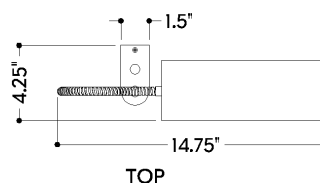

FINISHES

AGED BRASS w/ SOFT WHITE

DIMENSIONS

Height: 10.25"

Width/Diameter: 3.25"

Canopy/Backplate: 1.5"

Product Weight: 2.38lb

Extension: 14.75"

Top to Center: 8.5"

Canopy/Backplate Shape: Rectangle

Sloped Ceiling Compatible: No

Living Finish: No

Uplight Only: No

Shade

ELECTRICAL

Bulb 1

SHIPPING

Carton 1: 18" x 14" x 8"

Carton 1 Weight: 4lb

Shipping Method: Ground

Country of Origin: CN

TOP

FRONT

SIDE